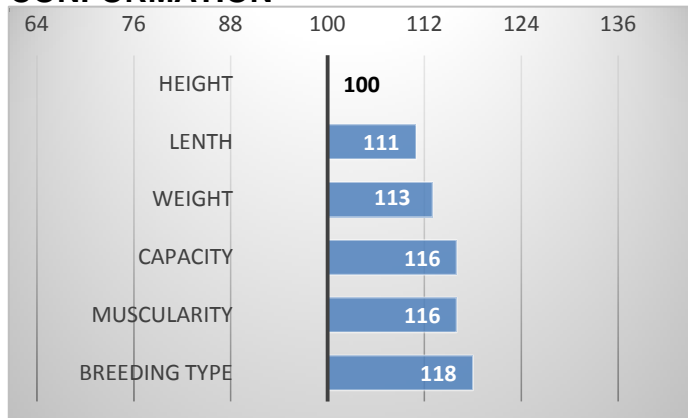

### RELATIVE BREEDING VALUES - CZE

12/2023

#### GROWTH

CALVES 54

HERDS 15

### CONFORMATION

Garfield started the performance test in Aalestrup test station (Denmark) having a weight 416 kg in 225 days of age and finished it with 759 kg in 365 days of age. His daily gain in the test was 2,450 g. It was Danish National record!

### PERFORMANCE TEST

weight 120 d	-- kg
weight 225 d.	416 kg
weight 365 d	759 kg
daily gain in test	2450 g
daily g. since birth	-- g