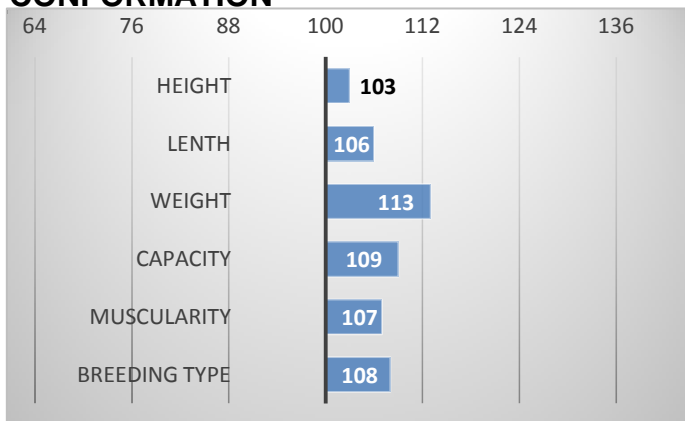

### CALVING

### RELATIVE BREEDING VALUES - CZE

12/2023

#### GROWTH

CALVES 38

HERDS 11

### CONFORMATION

Godske started the test at the performance test station in Aalestrup (Denmark) at 225 days of age with a weight 433 kg. His weight was 757 kg in the end of the test in 365 days of age. His daily gain was 2314 g. This result is 10 % above average result of tested bulls.