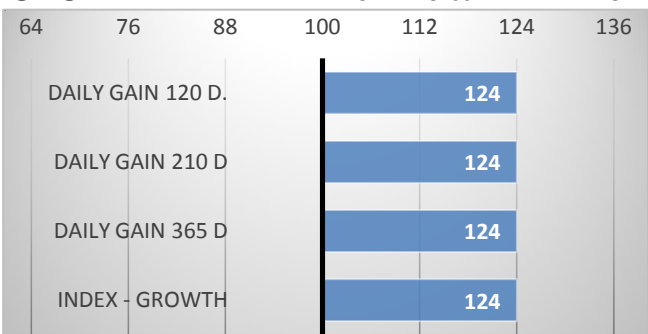

GROWTH

CALVES 65

HERDS 14

CONFORMATION

Urquells father Don Leon P, a sire imported from Denmark, has got German-Canadian pedigree.

Urquell was tested on performance test station and his exterior was awarded by 83 points!

Urquell reached 704 kg in one year of age!

PERFORMANCE TEST

weight 120 d	252 kg
weight 210 d.	408 kg
weight 365 d	708 kg
daily gain in test	2250 g
daily g. since birth	1836 g

EXTERIOR EVALUATION

Frame			Body capacity			Muscularity			Breeding type	Total
VT	DT	HM	PŠ	HH	DZ	PL	HŘ	ZÁ		
9	8	10	8	8	8	7	8	8	9	83