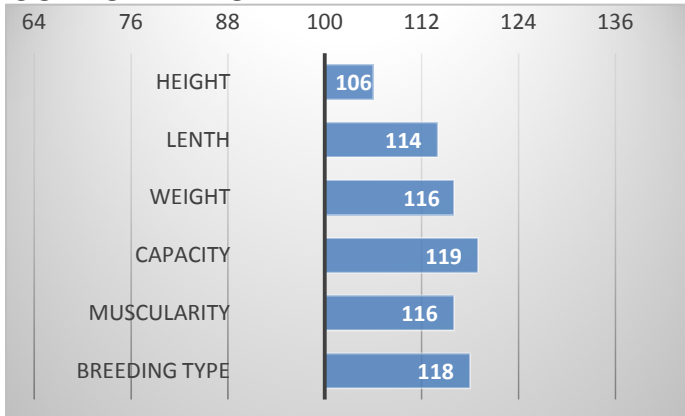

GROWTH

CALVES 65

HERDS 14

CONFORMATION

Urquells father Don Leon P, a sire imported from Denmark, has got German-Canadian pedigree.

Urquell was tested on performance test station and his exterior was awarded by 83 points!

Urquell reached 704 kg in one year of age!

PERFORMANCE TEST

weight 120 d	252 kg
weight 210 d.	408 kg
weight 365 d	708 kg
daily gain in test	2250 g
daily g. since birth	1836 g

EXTERIOR EVALUATION

Frame			Body capacity			Muscularity			Breeding type	Total
VT	DT	HM	PŠ	HH	DZ	PL	HŘ	ZÁ		
9	8	10	8	8	8	7	8	8	9	83