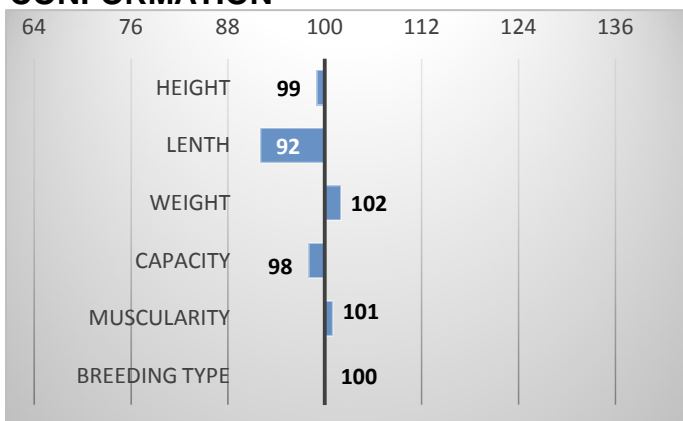

GROWTH

CALVES 155 HERDS 31

CONFORMATION

Tuareg PP was awarded by 81 points in selection for breeding.

He is used as a father of sires, especially in Germany.

PERFORMANCE TEST

weight 120 d	244 kg
weight 210 d.	388 kg
weight 365 d	649 kg
daily gain in test	-- g
daily g. since birth	1667 g

EXTERIOR EVALUATION

Frame			Body capacity			Muscularity			Breeding type	Total
VT	DT	HM	PŠ	HH	DZ	PL	HŘ	ZÁ		
9	7	10	7	8	8	8	8	8	8	81

acronymes: VT - height , DT - length, HM - weight, PŠ - chest width, HH - chest depth, DZ - pelvis length, PL - shoulder, HŘ - top line, ZÁ - Thigs