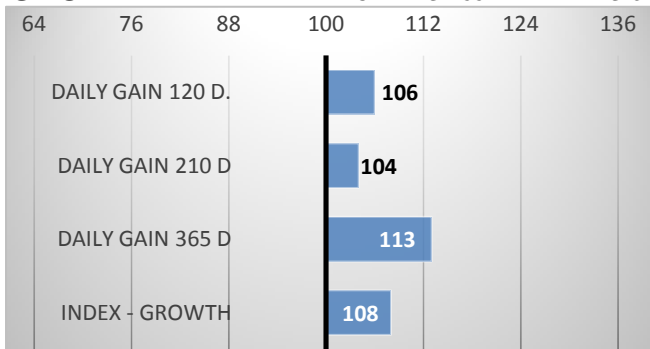

GROWTH

CALVES 155 HERDS 31

CONFORMATION

Tuareg PP was awarded by 81 points in selection for breeding.

He is used as a father of sires, especially in Germany.

PERFORMANCE TEST

weight 120 d	244 kg
weight 210 d.	388 kg
weight 365 d	649 kg
daily gain in test	-- g
daily g. since birth	1667 g