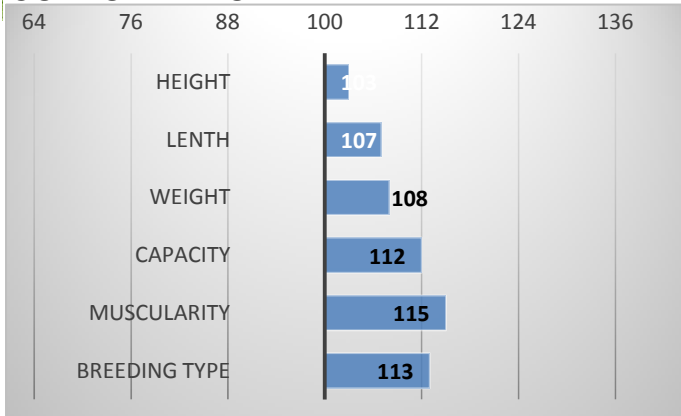

Dispositions to production of daughters of top quality

British-German pedigree

Resistance and strength

Suitability for use in marginal areas

PERFORMANCE TEST

weight 120 d	202	kg
weight 210 d.	338	kg
weight 365 d	515	kg
daily gain in test	--	g
daily g. since birth	1304	g