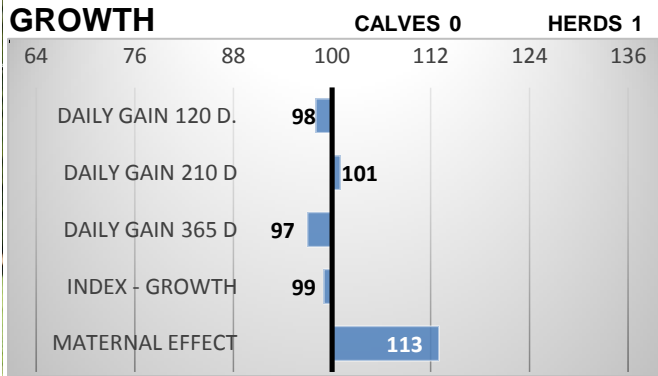

RELATIVE BREEDING VALUES - CZE 9/2023