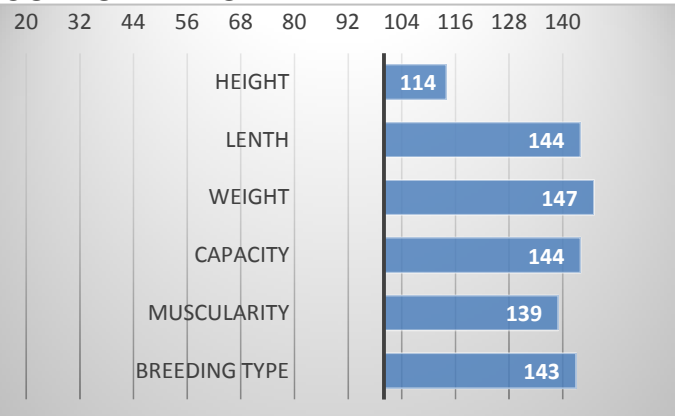

12/2023

GROWTH

CALVES 3

HERDS 1

CONFORMATION

Zuna's father Super Juna is an excellent bull, champion of the category of young bulls on the National show which took place in Brno in 2011.

Zuna's mother comes from Germany.

Zuna has got excellent breeding values for direct growth and all traits of conformation.

He is a bull of huge capacity with outstandingly muscled top line.

PERFORMANCE TEST

weight 120 d	255	kg
weight 210 d.	351	kg
weight 365 d	597	kg
daily gain in test	---	g
daily g. since birth	1455	g