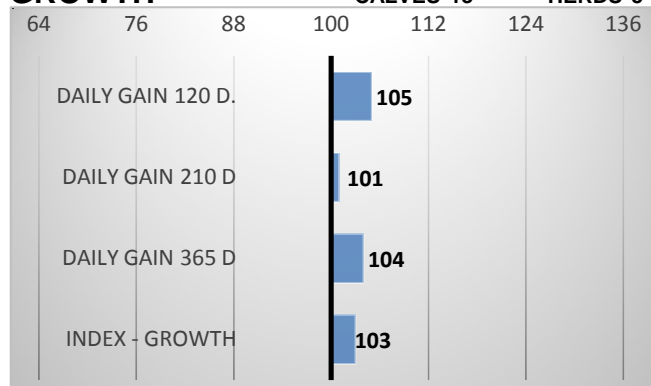

Giscard ZSA-034

CZ 60062717

Ferdinand ZSA-004

CZ 60244717

CALVING

RELATIVE BREEDING VALUES - CZE

12/2023

GROWTH

CALVES 13

HERDS 5

CONFORMATION

With his extraordinary results, Nexus was placed to our A.I centre as a first bull of Salers breed in the Czech Republic. His semen is used for production of resistant cattle to extensive conditions. His calves are born easily and they satisfy breeders with their strength, rapid growth and good