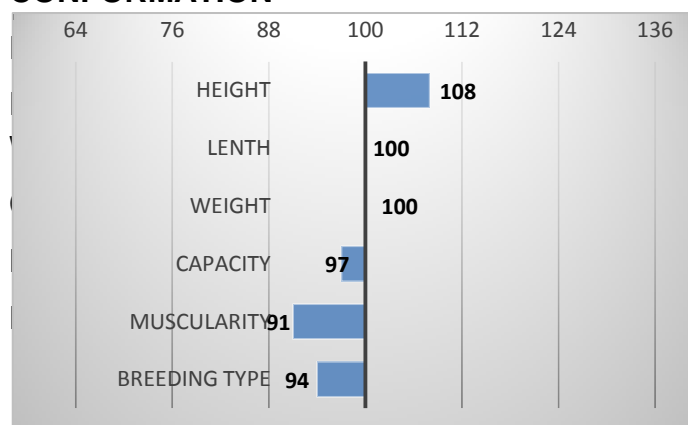

CONFORMATION

With his extraordinary results, Nexus was placed to our A.I centre as a first bull of Salers breed in the Czech Republic. His semen is used for production of resistant cattle to extensive conditions. His calves are born easily and they satisfy breeders with their strength, rapid growth and good

PERFORMANCE TEST

weight 120 d	215 kg
weight 210 d.	347 kg
weight 365 d	553 kg
daily gain in test	1591 g
daily g. since birth	1449 g

EXTERIOR EVALUATION

Frame			Body capacity			Muscularity			Breeding type	Total
VT	DT	HM	PŠ	HH	DZ	PL	HŘ	ZÁ		
9	7	10	7	7	6	7	7	6	7	73

acronymes: VT - height , DT - length, HM - weight, PŠ - chest width, HH - chest depth, DZ - pelvis length, PL - shoulder, HŘ - top line, ZÁ - Thigs

EASY CALVING