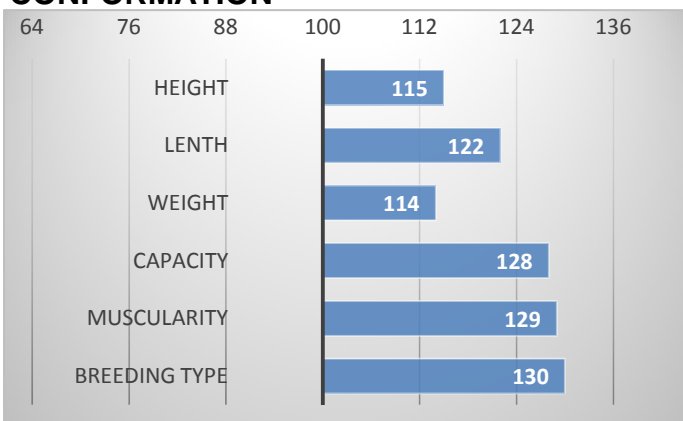

CONFORMATION

Chianti excels in all parameters of the conformation, he has got big frame, capacity, outstanding muscularity and bold breeding type.

Chianti V was awarded by 81 points in selection for breeding and his gain in the test was 1808 g!

PERFORMANCE TEST

weight 120 d	214 kg
weight 210 d.	310 kg
weight 365 d	557 kg
daily gain in test	1808 g
daily g. since birth	1383 g

EXTERIOR EVALUATION

Frame			Body capacity			Muscularity			Breeding type	Total
VT	DT	HM	PŠ	HH	DZ	PL	HŘ	ZÁ		
10	8	10	8	8	7	8	7	7	8	81

acronymes: VT - height , DT - length, HM - weight, PŠ - chest width, HH - chest depth, DZ - pelvis length, PL - shoulder, HŘ - top line, ZÁ - Thigs

BIG FRAME

CAPACITY

POLLED