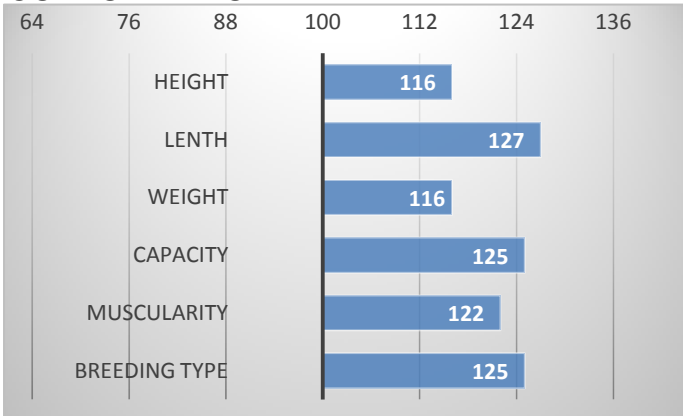

GROWTH

CALVES 10

HERDS 4

CONFORMATION

Ventura has got big frame.

His conformation was awarded by 78 points at the end of the test.

EXTERIOR EVALUATION

Frame			Body capacity			Muscularity			Breeding type	Total
VT	DT	HM	PŠ	HH	DZ	PL	HŘ	ZÁ		
10	8	9	7	8	7	7	7	7	8	78

acronymes: VT - height , DT - length, HM - weight, PŠ - chest width, HH - chest depth, DZ - pelvis length, PL - shoulder, HŘ - top line, ZÁ - Thigs

PERFORMANCE TEST

weight 120 d	228	kg
weight 210 d.	331	kg
weight 365 d	516	kg
daily gain in test	1558	g
daily g. since birth	1339	g