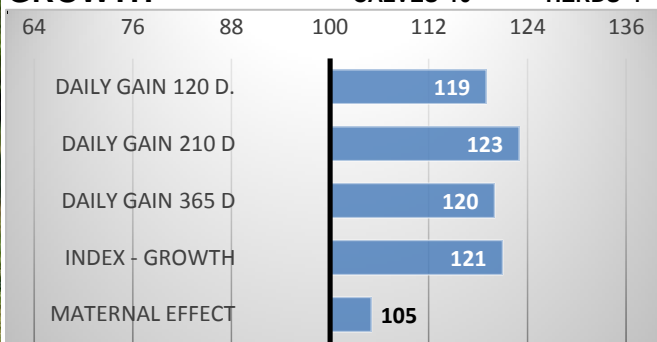

GROWTH

CALVES 10

HERDS 4

CONFORMATION

Ventura has got big frame.

His conformation was awarded by 78 points at the end of the test.

EXTERIOR EVALUATION

Frame			Body capacity			Muscularity			Breeding type	Total
VT	DT	HM	PŠ	HH	DZ	PL	HŘ	ZÁ		
10	8	9	7	8	7	7	7	7	8	78

acronymes: VT - height , DT - length, HM - weight, PŠ - chest width, HH - chest depth, DZ - pelvis length, PL - shoulder, HŘ - top line, ZÁ - Thigs

PERFORMANCE TEST

weight 120 d	228	kg
weight 210 d.	331	kg
weight 365 d	516	kg
daily gain in test	1558	g
daily g. since birth	1339	g