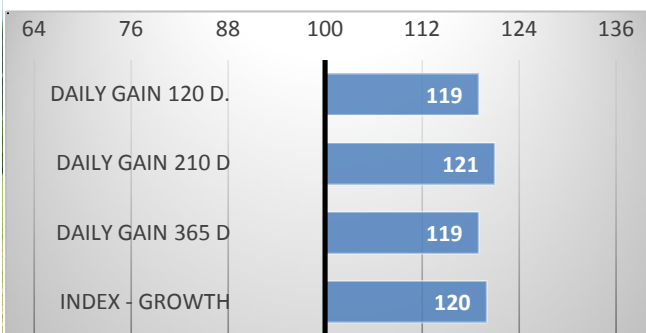

12/2023

GROWTH

CALVES 19

HERDS 2

CONFORMATION

Circuit P finished the performance test in Osik with 682 kg in 365 days and daily gain 1675 g. His exterior was awarded by 82 points.

EXTERIOR EVALUATION

Frame			Body capacity			Muscularity			Breeding type	Total
VT	DT	HM	PŠ	HH	DZ	PL	HŘ	ZÁ		
9	9	10	7	9	7	8	8	7	8	82

acronymes: VT - height , DT - length, HM - weight, PŠ - chest width, HH - chest depth, DZ - pelvis length, PL - shoulder, HŘ - top line, ZÁ - Thigs

PERFORMANCE TEST

weight 120 d	260	kg
weight 210 d.	390	kg
weight 365 d	682	kg
daily gain in test	1675	g
daily g. since birth	1692	g