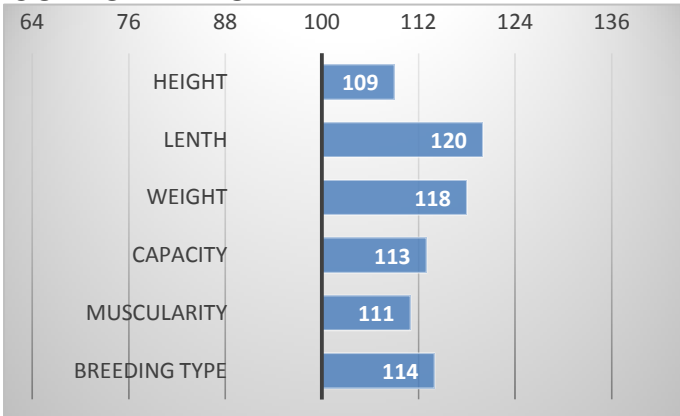

12/2023

GROWTH

CALVES 19

HERDS 2

CONFORMATION

Circuit P finished the performance test in Osik with 682 kg in 365 days and daily gain 1675 g. His exterior was awarded by 82 points.

EXTERIOR EVALUATION

Frame			Body capacity			Muscularity			Breeding type	Total
VT	DT	HM	PŠ	HH	DZ	PL	HŘ	ZÁ		
9	9	10	7	9	7	8	8	7	8	82

acronymes: VT - height , DT - length, HM - weight, PŠ - chest width, HH - chest depth, DZ - pelvis length, PL - shoulder, HŘ - top line, ZÁ - Thigs

PERFORMANCE TEST

weight 120 d	260	kg
weight 210 d.	390	kg
weight 365 d	682	kg
daily gain in test	1675	g
daily g. since birth	1692	g

GROWTH AND CONFORMATION