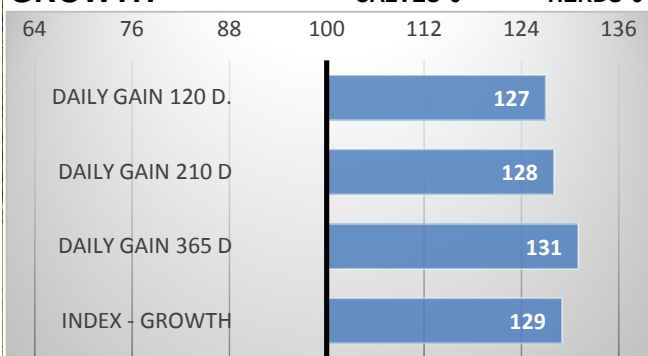

GROWTH

CALVES 0

HERDS 0

CONFORMATION

Cedule P has got Danish-German pedigree.

His daily gain in test was 2,316 g and weight at the end of the test 684 kg. Also his RBV for direct growth is high.

Cedule is a bull of boldly beef type - profitable to terminal position.

PERFORMANCE TEST

weight 120 d	244 kg
weight 210 d.	383 kg
weight 365 d	684 kg
daily gain in test	2316 g
daily g. since birth	1795 g

EXTERIOR EVALUATION

Frame			Body capacity			Muscularity			Breeding type	Total
VT	DT	HM	PŠ	HH	DZ	PL	HŘ	ZÁ		
8	7	10	7	8	7	8	7	7	8	77