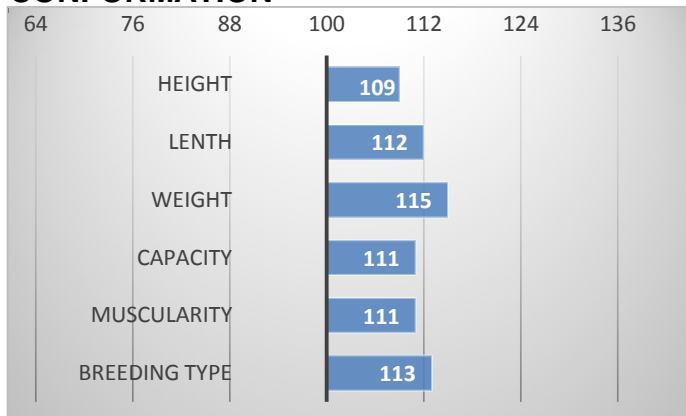

GROWTH

CALVES 0

HERDS 0

CONFORMATION

Cedule P has got Danish-German pedigree.

His daily gain in test was 2,316 g and weight at the end of the test 684 kg. Also his RBV for direct growth is high.

Cedule is a bull of boldly beef type - profitable to terminal position.

PERFORMANCE TEST

weight 120 d	244 kg
weight 210 d.	383 kg
weight 365 d	684 kg
daily gain in test	2316 g
daily g. since birth	1795 g

EXTERIOR EVALUATION

Frame			Body capacity			Muscularity			Breeding type	Total
VT	DT	HM	PŠ	HH	DZ	PL	HŘ	ZÁ		
8	7	10	7	8	7	8	7	7	8	77