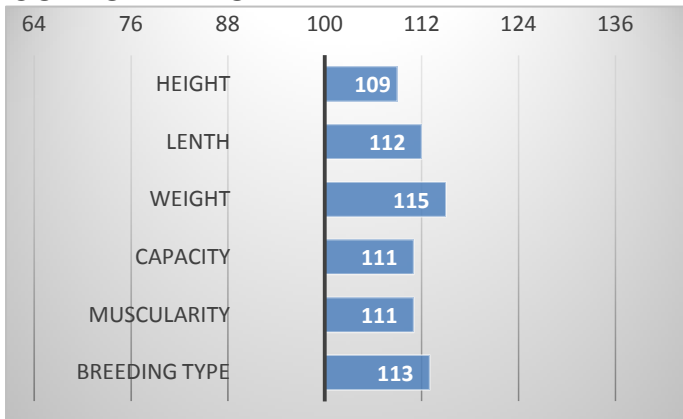

CONFORMATION

Celník offers homozygous polled character in combination with good growth and well-balanced exterior.

His father is famous German sire Hoeness.

Celník's calves excel in great growth and muscularity.

PERFORMANCE TEST

weight 120 d	213 kg
weight 210 d.	349 kg
weight 365 d	656 kg
daily gain in test	2191 g
daily g. since birth	1688 g

EXTERIOR EVALUATION

Frame			Body capacity			Muscularity			Breeding type	Total
VT	DT	HM	PŠ	HH	DZ	PL	HŘ	ZÁ		
7	8	10	7	8	7	7	7	7	8	76

acronyms: VT - height, DT - length, HM - weight, PŠ - chest width, HH - chest depth, DZ - pelvis length, PL - shoulder, HŘ - top line, ZÁ - Thigs

GROWTH   **DAILY GAIN IN TEST 2191 G**
HOMOZYGOS POLLED