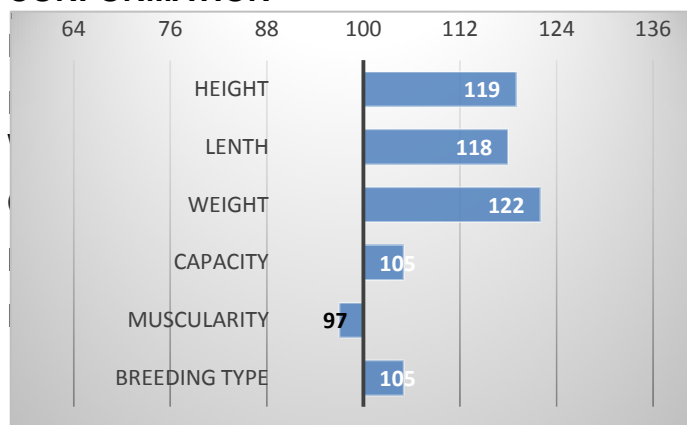

GROWTH

CALVES 19 HERDS 4

CONFORMATION

The daily gain in test 2,500 g and weight in 365 days of age 747 kg rank Claudius to the top of the breed.

He was awarded by 79 points in selection for breeding.

We can see British ancestors on the paternal side and Danish ones on the maternal side of his pedigree.

PERFORMANCE TEST

weight 120 d	274 kg
weight 210 d.	396 kg
weight 365 d	747 kg
daily gain in test	2500 g
daily g. since birth	1927 g

EXTERIOR EVALUATION

Frame			Body capacity			Muscularity			Breeding type	Total
VT	DT	HM	PŠ	HH	DZ	PL	HŘ	ZÁ		
10	9	10	7	8	7	7	7	6	8	79