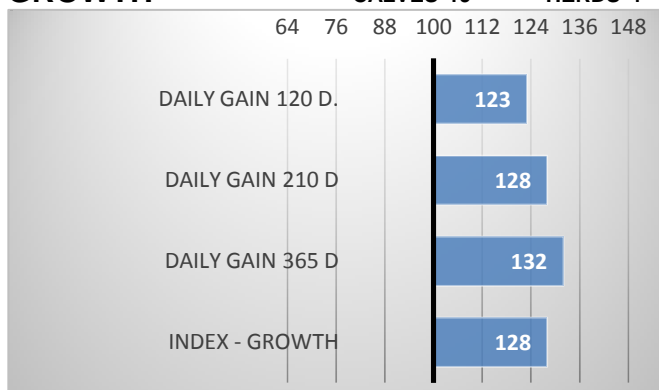

GROWTH

CALVES 19 HERDS 4

CONFORMATION

The daily gain in test 2,500 g and weight in 365 days of age 747 kg rank Claudius to the top of the breed.

He was awarded by 79 points in selection for breeding.

We can see British ancestors on the paternal side and Danish ones on the maternal side of his pedigree.

PERFORMANCE TEST

weight 120 d	274 kg
weight 210 d.	396 kg
weight 365 d	747 kg
daily gain in test	2500 g
daily g. since birth	1927 g

EXTERIOR EVALUATION

Frame			Body capacity			Muscularity			Breeding type	Total
VT	DT	HM	PŠ	HH	DZ	PL	HŘ	ZÁ		
10	9	10	7	8	7	7	7	6	8	79