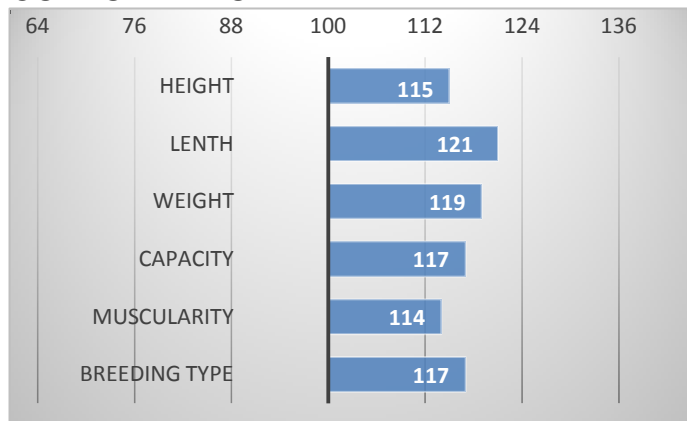

12/2023

GROWTH

CALVES 0

HERDS 0

CONFORMATION

Baron's daily gain in test was unbelievable - 2,350 g per day!

PERFORMANCE TEST

weight 120 d	228 kg
weight 210 d.	380 kg
weight 365 d	662 kg
daily gain in test	2350 g
daily g. since birth	1694 g

EXTERIOR EVALUATION

Frame			Body capacity			Muscularity			Breeding type	Total
VT	DT	HM	PŠ	HH	DZ	PL	HŘ	ZÁ		
9	8	10	7	8	7	7	8	7	8	79

acronymes: VT - height , DT - length, HM - weight, PŠ - chest width, HH - chest depth, DZ - pelvis length, PL - shoulder, HŘ - top line, ZÁ - Thigs

DAILY GAIN IN TEST POLLED