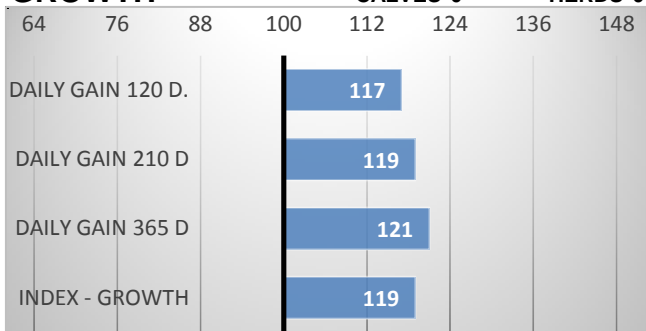

12/2023

GROWTH

CALVES 0

HERDS 0

CONFORMATION

Baron's daily gain in test was unbelievable - 2,350 g per day!

PERFORMANCE TEST

weight 120 d	228 kg
weight 210 d.	380 kg
weight 365 d	662 kg
daily gain in test	2350 g
daily g. since birth	1694 g