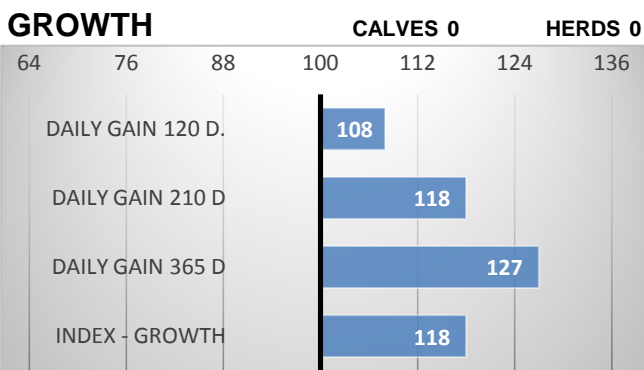

CONFORMATION

Atila P with his linear evaluation of exterior of 80 points belongs to the top of Beef Simmental breed. Maternal grandsire Bovet Iglu has got US pedigree.

PERFORMANCE TEST

weight 120 d	227 kg
weight 210 d.	389 kg
weight 365 d	731 kg
daily gain in test	2041 g
daily g. since birth	1860 g

WEIGHT IN 365 DAYS - 731 kg!
CAPACITY MUSCULARITY