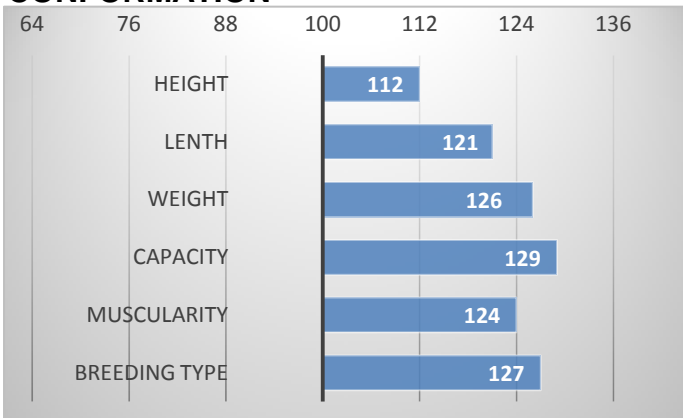

CONFORMATION

Atila P with his linear evaluation of exterior of 80 points belongs to the top of Beef Simmental breed. Maternal grandsire Bovet Iglu has got US pedigree.

PERFORMANCE TEST

weight 120 d	227 kg
weight 210 d.	389 kg
weight 365 d	731 kg
daily gain in test	2041 g
daily g. since birth	1860 g

WEIGHT IN 365 DAYS - 731 kg!
CAPACITY MUSCULARITY