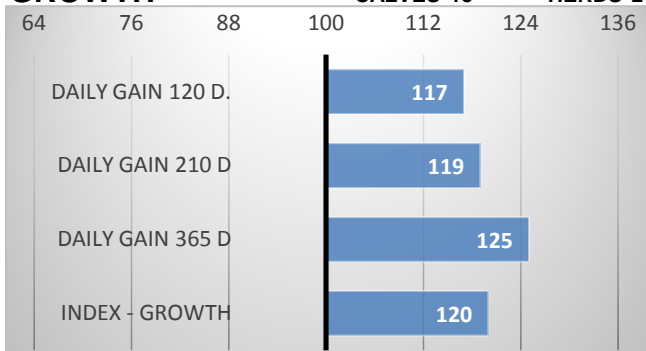

CZ 120746942 P

0

Hedetoft UNITED P ZSI-400

Alma P

Vingegaard Samson P ZSI-342

CZ 108446407 P

CALVING

RELATIVE BREEDING VALUES - CZE

12/2023

GROWTH

CALVES 15

HERDS 2

CONFORMATION

Alan PP excelled in performance test: daily gain 2,200 g, weight in 365 days of age 662 kg and exterior evaluation 80 pts.

His father Hoeness PP was TOP 1 in Germany for a long time, producing calves with outstanding muscling.

PERFORMANCE TEST

weight 120 d	223 kg
weight 210 d.	382 kg
weight 365 d	662 kg
daily gain in test	2200 g
daily g. since birth	1729 g

EXTERIOR EVALUATION

Frame			Body capacity			Muscularity			Breeding type	Total
VT	DT	HM	PŠ	HH	DZ	PL	HŘ	ZÁ		
9	8	10	7	8	8	7	8	7	8	80