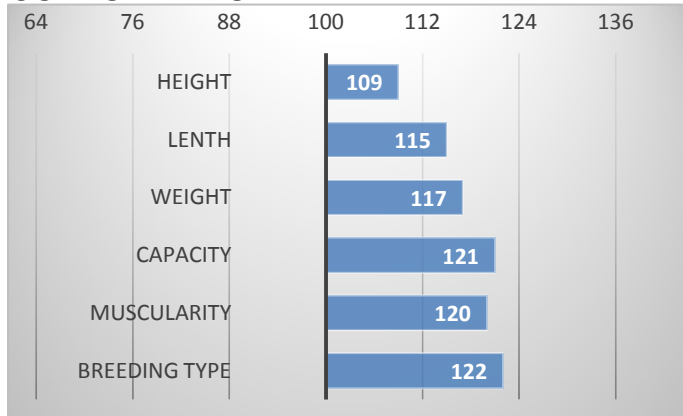

12/2023

GROWTH

CALVES 15

HERDS 2

CONFORMATION

Alan PP excelled in performance test: daily gain 2,200 g, weight in 365 days of age 662 kg and exterior evaluation 80 pts.

His father Hoeness PP was TOP 1 in Germany for a long time, producing calves with outstanding muscling.

PERFORMANCE TEST

weight 120 d	223 kg
weight 210 d.	382 kg
weight 365 d	662 kg
daily gain in test	2200 g
daily g. since birth	1729 g

EXTERIOR EVALUATION

Frame			Body capacity			Muscularity			Breeding type	Total
VT	DT	HM	PŠ	HH	DZ	PL	HŘ	ZÁ		
9	8	10	7	8	8	7	8	7	8	80