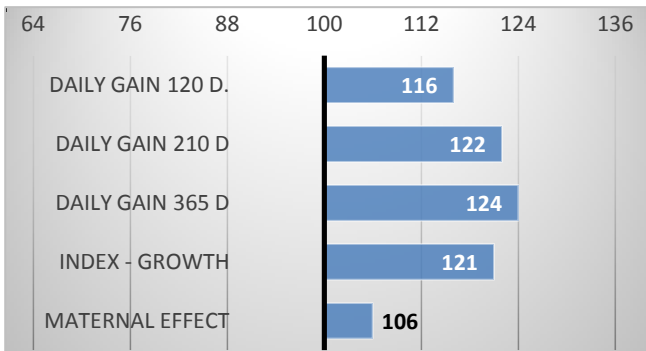

EBI Ležnická P

CZ 135449941

Hillcrest Champion

Receview Merle-Beauty

Vingegaard Colorado P ZSI-564

CZ 109617941

CALVING

RELATIVE BREEDING VALUES - CZE

12/2023

GROWTH

CALVES 44 HERDS 9

CONFORMATION

Ziel P, sire of British - Danish pedigree was awarded by 85 points in selection for breeding.

He has been used as father of sires in Germany.

He has got dispositions to high quality daughters production

PERFORMANCE TEST

weight 120 d	246 kg
weight 210 d.	411 kg
weight 365 d	680 kg
daily gain in test	-- g
daily g. since birth	1712 g

EXTERIOR EVALUATION

Frame			Body capacity			Muscularity			Breeding type	Total
VT	DT	HM	PŠ	HH	DZ	PL	HŘ	ZÁ		
8	9	10	8	9	8	8	8	8	9	85