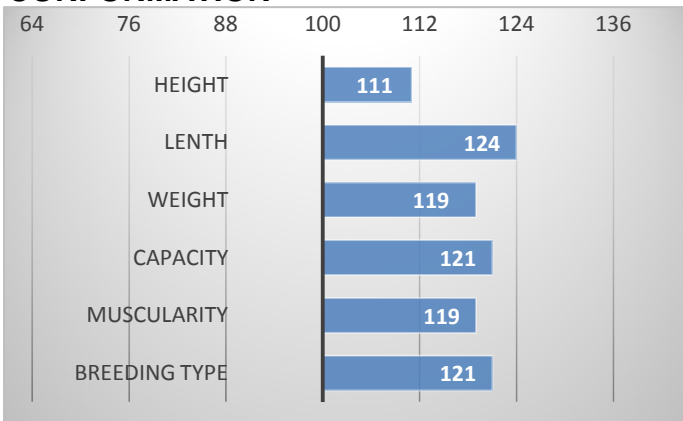

EBI Ležnická P

CZ 135449941

Hillcrest Champion

Receview Merle-Beauty

Vingegaard Colorado P ZSI-564

CZ 109617941

CALVING

RELATIVE BREEDING VALUES - CZE

12/2023

GROWTH

CALVES 44 HERDS 9

CONFORMATION

Ziel P, sire of British - Danish pedigree was awarded by 85 points in selection for breeding.

He has been used as father of sires in Germany.

He has got dispositions to high quality daughters production

PERFORMANCE TEST

weight 120 d	246 kg
weight 210 d.	411 kg
weight 365 d	680 kg
daily gain in test	-- g
daily g. since birth	1712 g

EXTERIOR EVALUATION

Frame			Body capacity			Muscularity			Breeding type	Total
VT	DT	HM	PŠ	HH	DZ	PL	HŘ	ZÁ		
8	9	10	8	9	8	8	8	8	9	85