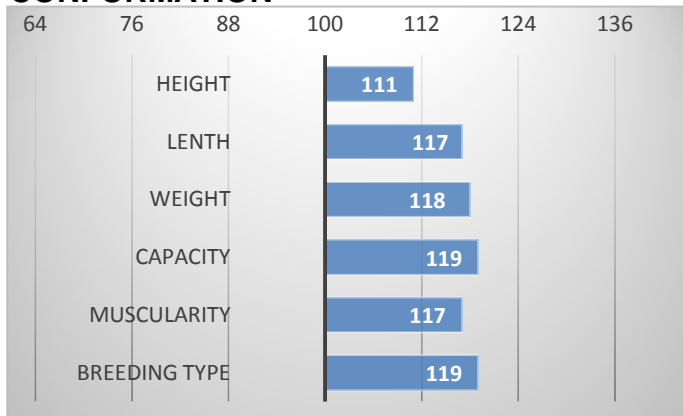

GROWTH

CALVES 8

HERDS 3

CONFORMATION

Zadar's father Hoenes PP was top in Germany for a long time

EXTERIOR EVALUATION

Frame			Body capacity			Muscularity			Breeding type	Total
VT	DT	HM	PŠ	HH	DZ	PL	HŘ	ZÁ		
8	8	10	6	7	6	7	7	6	7	72

acronymes: VT - height , DT - length, HM - weight, PŠ - chest width, HH - chest depth, DZ - pelvis length, PL - shoulder, HŘ - top line, ZÁ - Thigs

PERFORMANCE TEST

weight 120 d	270	kg
weight 210 d.	392	kg
weight 365 d	668	kg
daily gain in test	1833	g
daily g. since birth	1716	g