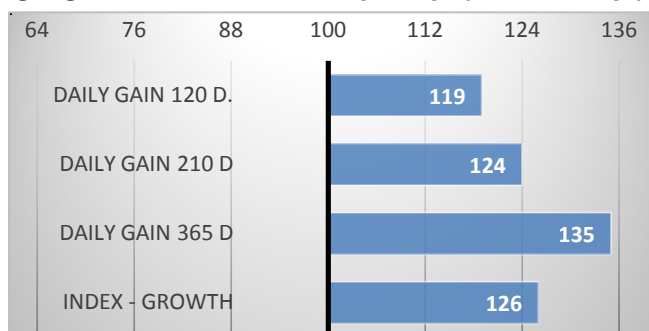

12/2023

GROWTH

CALVES 18

HERDS 6

Son of Astor, age 7 months.

Breeder: Papáček J., Kaliště farm

CONFORMATION

Astor was bred with excellent results. At one year of age he weighed an incredible 657 kg, which is historically the highest weight in a year for Czech Limousin bulls. Astor's dam has excellent milk production. Astor's first daughters are also dairy, and they excel with their well-shaped and wide pelvis, large frame and harmony. His calves have excellent growth ability.

PERFORMANCE TEST

weight 120 d	234 kg
weight 210 d.	380 kg
weight 365 d	657 kg
daily gain in test	-- g
daily g. since birth	1687 g

EXTERIOR EVALUATION

Frame			Body capacity			Muscularity			Breeding type	Total
VT	DT	HM	PŠ	HH	DZ	PL	HŘ	ZÁ		
7	8	10	7	8	8	8	8	8	8	80