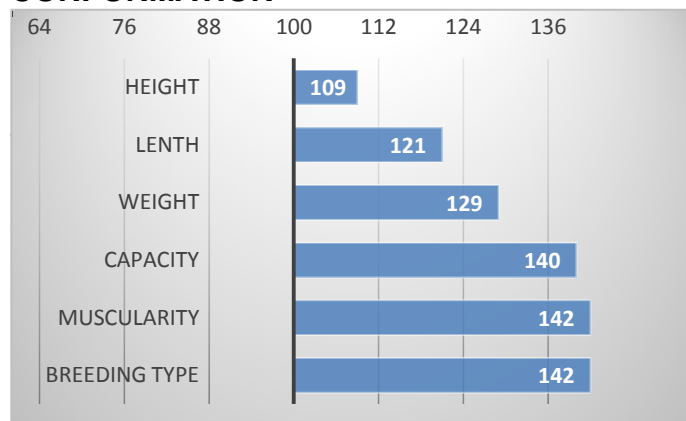

12/2023

GROWTH

CALVES 18

HERDS 6

Son of Astor, age 7 months.

Breeder: Papáček J., Kaliště farm

CONFORMATION

Astor was bred with excellent results. At one year of age he weighed an incredible 657 kg, which is historically the highest weight in a year for Czech Limousin bulls. Astor's dam has excellent milk production. Astor's first daughters are also dairy, and they excel with their well-shaped and wide pelvis, large frame and harmony. His calves have excellent growth ability.

PERFORMANCE TEST

weight 120 d	234 kg
weight 210 d.	380 kg
weight 365 d	657 kg
daily gain in test	-- g
daily g. since birth	1687 g

EXTERIOR EVALUATION

Frame			Body capacity			Muscularity			Breeding type	Total
VT	DT	HM	PŠ	HH	DZ	PL	HŘ	ZÁ		
7	8	10	7	8	8	8	8	8	8	80