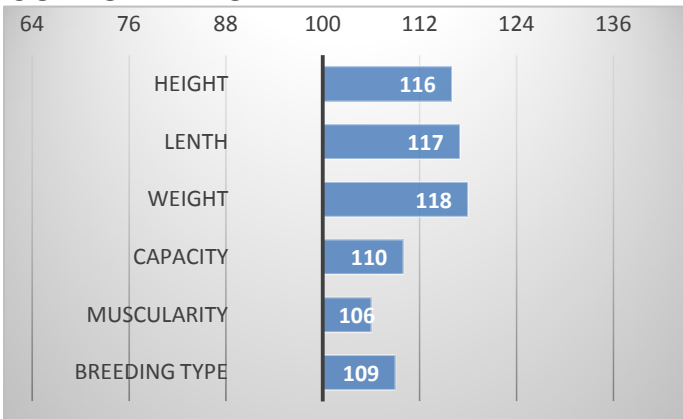

GROWTH

CALVES 93

HERDS 11

CONFORMATION

Now highly proven Brix has a breeding value for maternal effect of 119!

Mother Norma z Meziboří was awarded as Champion cow of the Breed in 2015. Norma was top 4 cow for maternal effect in 2018.

Brix calves have a great exterior.

PERFORMANCE TEST

weight 120 d	229 kg
weight 210 d.	416 kg
weight 365 d	676 kg
daily gain in test	2075 g
daily g. since birth	1772 g

EXTERIOR EVALUATION

Frame			Body capacity			Muscularity			Breeding type	Total
VT	DT	HM	PŠ	HH	DZ	PL	HŘ	ZÁ		
10	8	10	7	9	7	7	7	7	8	80