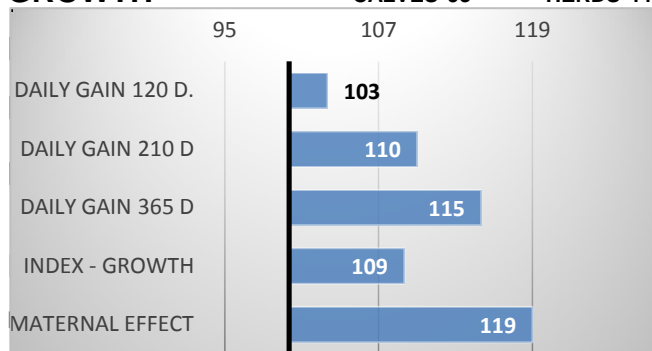

GROWTH

CALVES 93

HERDS 11

CONFORMATION

Now highly proven Brix has a breeding value for maternal effect of 119!

Mother Norma z Meziboří was awarded as Champion cow of the Breed in 2015. Norma was top 4 cow for maternal effect in 2018.

Brix calves have a great exterior.

PERFORMANCE TEST

weight 120 d	229 kg
weight 210 d.	416 kg
weight 365 d	676 kg
daily gain in test	2075 g
daily g. since birth	1772 g

EXTERIOR EVALUATION

Frame			Body capacity			Muscularity			Breeding type	Total
VT	DT	HM	PŠ	HH	DZ	PL	HŘ	ZÁ		
10	8	10	7	9	7	7	7	7	8	80