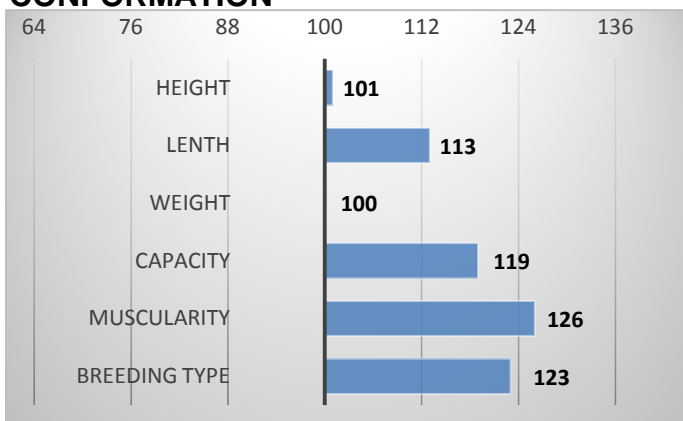

GROWTH

CONFORMATION

Caesar's father was imported from Austria and he has got breeding value for growth in direct effect 117 and in maternal effect 126.

Also Caesar combines direct growth and maternal quality.

PERFORMANCE TEST

weight 120 d	118	kg
weight 210 d.	--	kg
weight 365 d	269	kg
daily gain in test	--	g
daily g. since birth	--	g

DIRECT GROWTH & MATERNAL QUALITY