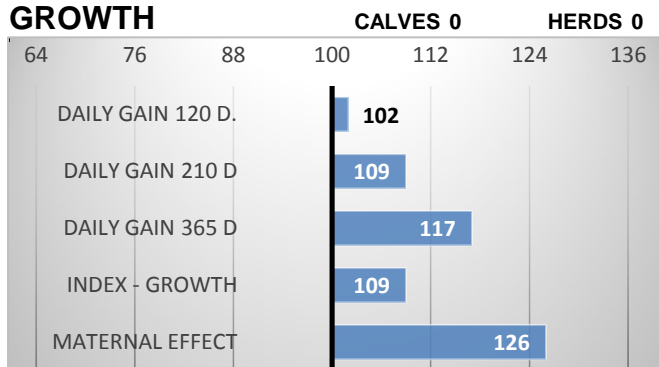

DE 537007687

BALDARIAN VOM KNAUSSRWALD

Anita vom Schnederlehen

CEANNARD 4TH OF GLENGORM

BRENDA VOM HÖHNEROOG

CALVING

RELATIVE BREEDING VALUES - CZE

12/2023

GROWTH

CONFORMATION

Caesar's father was imported from Austria and he has got breeding value for growth in direct effect 117 and in maternal effect 126.

Also Caesar combines direct growth and maternal quality.

PERFORMANCE TEST

weight 120 d	118	kg
weight 210 d.	--	kg
weight 365 d	269	kg
daily gain in test	--	g
daily g. since birth	--	g

DIRECT GROWTH & MATERNAL QUALITY