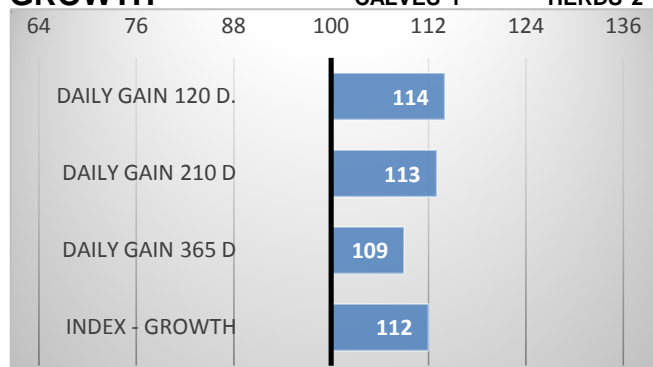

GROWTH

CALVES 1

HERDS 2