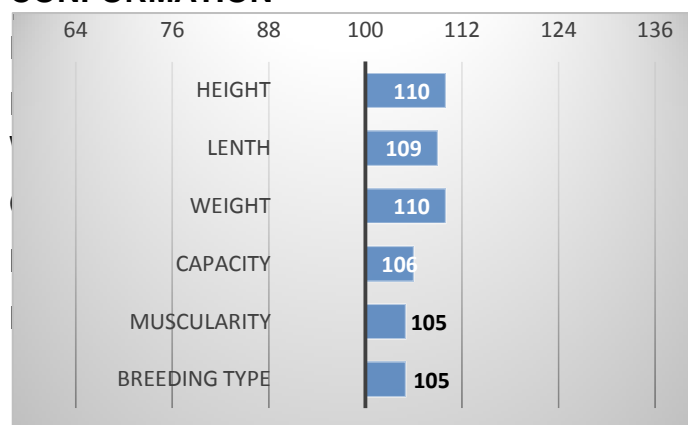

9/2023

GROWTH

CALVES 1

HERDS 2

CONFORMATION

The Bazadaise breed originates from France. Nowadays the Bazadaise is very much a superior beef breed known for extended muscle, ease of calving and is gaining a worldwide reputation for its fine flavoured meat.

EXTERIOR EVALUATION

Frame			Body capacity			Muscularity			Breeding type	Total
VT	DT	HM	PŠ	HH	DZ	PL	HŘ	ZÁ		
9	7	7	6	7	6	6	6	6	6	66

acronyms: VT - height, DT - length, HM - weight, PŠ - chest width, HH - chest depth, DZ - pelvis length, PL - shoulder, HŘ - top line, ZÁ - Thigs

PERFORMANCE TEST

weight 120 d	201 kg
weight 210 d.	327 kg
weight 365 d	430 kg
daily gain in test	-- g
daily g. since birth	998 g

FRENCH PEDIGREE

WELL-BALANCED EXTERIOR