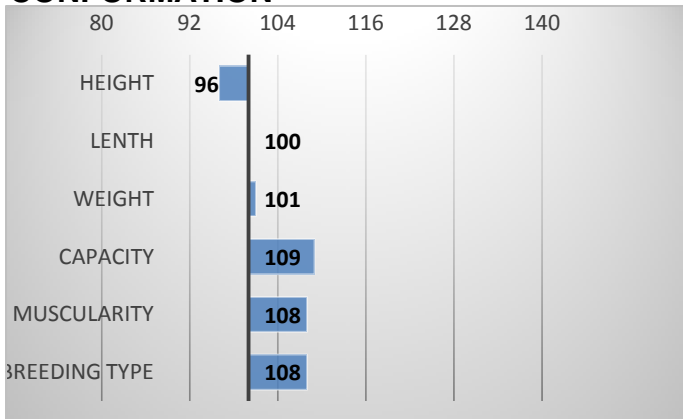

RELATIVE BREEDENG VALUES - CZE

6/2024

GROWTH

CALVES 0

HERDS 0

CONFORMATION

Champion ZBM-517 a Indigo ZBM-531

EXTERIOR EVALUATION

Frame			Body capacity			Muscularity			Breeding type	Total
VT	DT	HM	PŠ	HH	DZ	PL	HŘ	ZÁ		
10	8	10	6	8	8	7	8	9	8	82

acronymes: VT - height , DT - length, HM - weight, PŠ - chest width, HH - chest depth, DZ - pelvis length, PL - shoulder, HŘ - top line, ZÁ - Thigs

PERFORMANCE TEST

weight 120 d	162	kg
weight 210 d.	267	kg
weight 365 d	450	kg
daily gain in test	1408	g
daily g. since birth	1171	g

BREEDING TYPE
GROWTH MATERNAL EFFECT 123 AND CALVING EASY
MATERNAL EFFECT 118