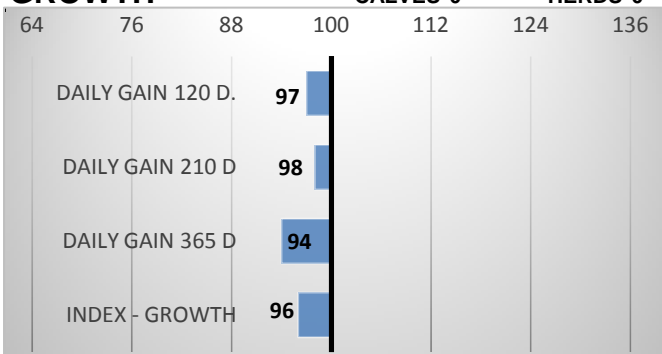

BELGICKÉ MODROBÍLÉ / BELGIAN BLUE

INDIGO

ZBM 531

born: 2.2.2023

breeder: Herman
Anton, MVDr, ing., Varnsdorf

PEDIGREE

MAMBO des Peupliers

ZBM-496

BETTY z Dubnice

CZ212337951

Saddo des Peupliers

Reza des Peupliers

Attribut du Fond de Bois

Klazien 30

CALVING

difficult normal easy

RELATIVE BREEDENG VALUES - CZE

6/2024

GROWTH

CALVES 0

HERDS 0