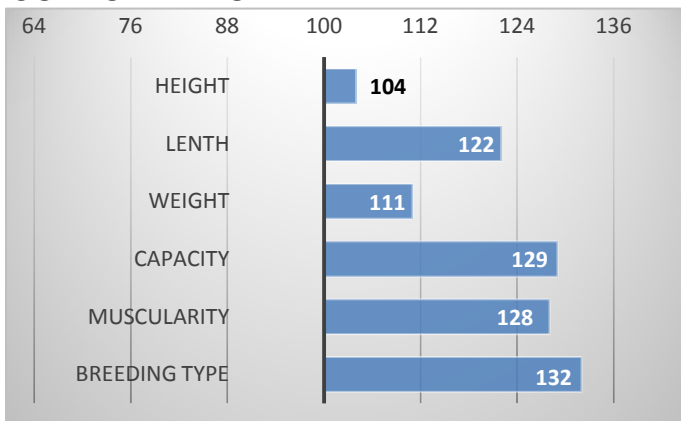

CONFORMATION

In the basic selection he was evaluated with 86 points for exterior.

Champion has excellent musculature and body frame.

PERFORMANCE TEST

weight 120 d	174 kg
weight 210 d.	296 kg
weight 365 d	517 kg
daily gain in test	1441 g
daily g. since birth	1330 g

EXTERIOR EVALUATION

Frame			Body capacity			Muscularity			Breeding type	Total
VT	DT	HM	PŠ	HH	DZ	PL	HŘ	ZÁ		
10	8	9	8	8	8	8	9	9	9	86

acronymes: VT - height , DT - length, HM - weight, PŠ - chest width, HH - chest depth, DZ - pelvis length, PL - shoulder, HŘ - top line, ZÁ - Thigs

EASY CALVING 86 POINTS FOR EXTERIOR!