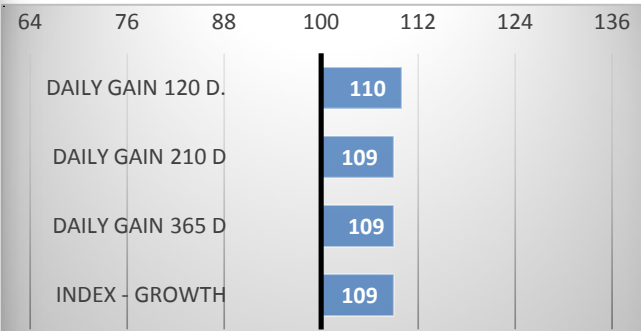

ZBM 372

Oraison d'Au Chene

Baruna MOF

Hashtag VD Jorchrishoeve

CZ 424075921

Juventine van Krakehoeve

CALVING

RELATIVE BREEDING VALUES - CZE

3/2024

GROWTH

CALVES 0

HERDS 0

CONFORMATION

PERFORMANCE TEST

weight 120 d	202 kg
weight 210 d.	316 kg
weight 365 d	545 kg
daily gain in test	1450 g
daily g. since birth	1337 g

EXTERIOR EVALUATION