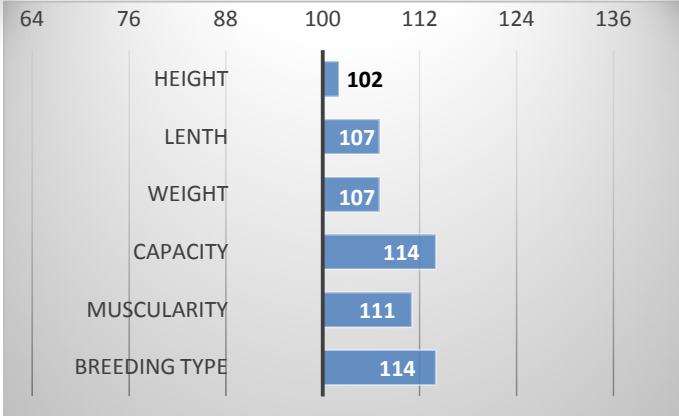

3/2024

GROWTH

CALVES 0

HERDS 0

CONFORMATION

PERFORMANCE TEST

weight 120 d	202 kg
weight 210 d.	316 kg
weight 365 d	545 kg
daily gain in test	1450 g
daily g. since birth	1337 g

EXTERIOR EVALUATION

Frame			Body capacity			Muscularity			Breeding type	Total
VT	DT	HM	PŠ	HH	DZ	PL	HŘ	ZÁ		
9	7	10	8	8	8	7	8	7	8	80

acronymes: VT - height , DT - length, HM - weight, PŠ - chest width, HH - chest depth, DZ - pelvis length, PL - shoulder, HŘ - top line, ZÁ - Thigs

EASY CALVING BREEDING TYPE
GROWTH MATERNAL EFFECT 113