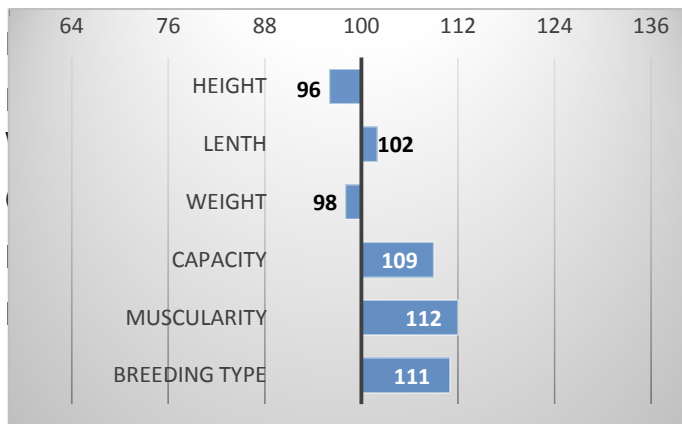

CONFORMATION

Compact, well muscled bull.

Two famous Belgian sires in his pedigree.

Breeding type. Ideal for crossing.

EXTERIOR EVALUATION

Frame			Body capacity			Muscularity			Breeding type	Total
VT	DT	HM	PŠ	HH	DZ	PL	HŘ	ZÁ		
7	6	8	6	6	8	6	6	7	8	67

acronyms: VT - height , DT - length, HM - weight, PŠ - chest width, HH - chest depth, DZ - pelvis length, PL - shoulder, HŘ - top line, ZÁ - Thigs

PERFORMANCE TEST

weight 120 d	171 kg
weight 210 d.	282 kg
weight 365 d	484 kg
daily gain in test	1450 g
daily g. since birth	1199 g

EASY CALVING IN CROSSING WITH HOLSTEIN

NATURAL, spol. s r.o., 252 09 Hradištko pod Medníkem

tel.: +420 257 740 348, 364, fax: +420 257 740 550, e-mail: natural@naturalgen.cz

www.naturalgen.cz