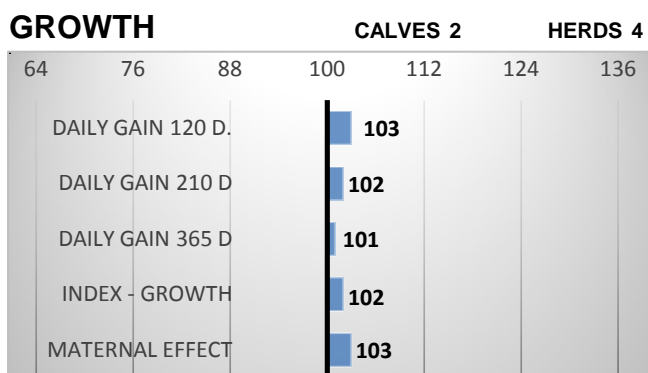

RELATIVE BREEDING VALUES - CZE 9/2023