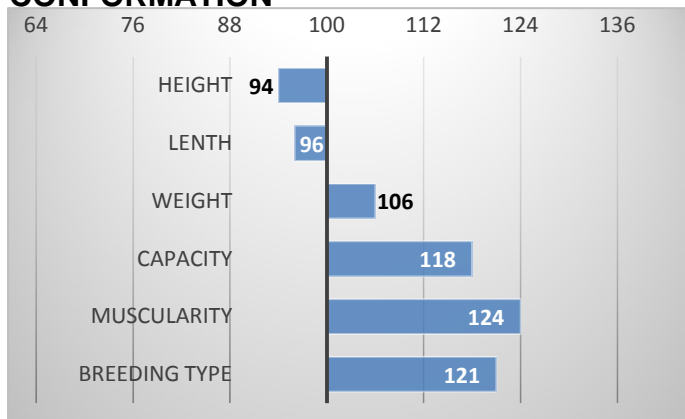

CONFORMATION

Rex's mother is a daughter of the first Czech Blonde d'Aquitaine champion Eda.

You can see excellent Polled Rex's Danish-French pedigree. He shows great breeding values for muscularity and body capacity as well.

PERFORMANCE TEST

weight 120 d	209 kg
weight 210 d.	333 kg
weight 365 d	567 kg
daily gain in test	-- g
daily g. since birth	1473 g

EXTERIOR EVALUATION

Frame			Body capacity			Muscularity			Breeding type	Total
VT	DT	HM	PŠ	HH	DZ	PL	HŘ	ZÁ		
6	7	10	7	8	7	8	7	8	8	76

acronyms: VT - height , DT - length, HM - weight, PŠ - chest width, HH - chest depth, DZ - pelvis length, PL - shoulder, HŘ - top line, ZÁ - Thigs

SHOW PEDIGREE

POLLED