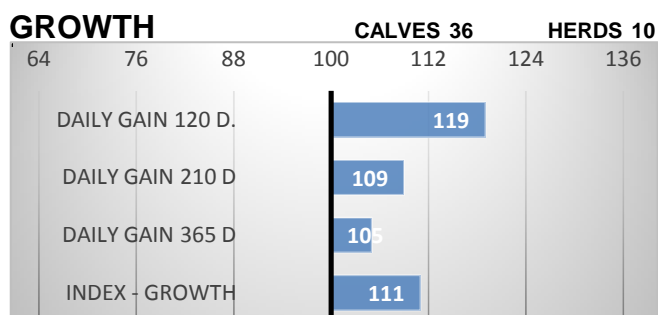

CZ 48523674

Axion

Linda

Roland ZBA-165

Ursuline

CALVING

RELATIVE BREEDING VALUES - CZE 9/2023

CONFORMATION

Kartago's calves show very good growth. Kartago as well as his progeny are excellently muscled. For that reasons, he is used in crossbreeding by breeders who finish their cattle themselves or sell calves after weaning.