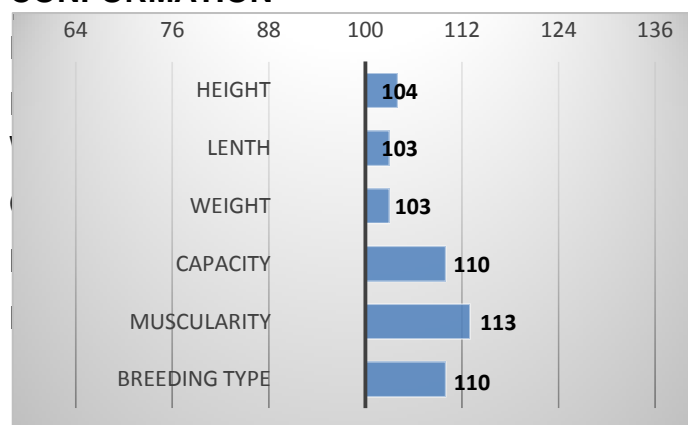

Kartago's calves show very good growth. Kartago as well as his progeny are excellently muscled. For that reasons, he is used in crossbreeding by breeders who finish their cattle themselves or sell calves after weaning.

PERFORMANCE TEST

weight 120 d	220 kg
weight 210 d.	305 kg
weight 365 d	518 kg
daily gain in test	1842 g
daily g. since birth	1316 g

EXTERIOR EVALUATION

Frame			Body capacity			Muscularity			Breeding type	Total
VT	DT	HM	PŠ	HH	DZ	PL	HŘ	ZÁ		
5	7	8	8	7	8	8	8	8	7	74