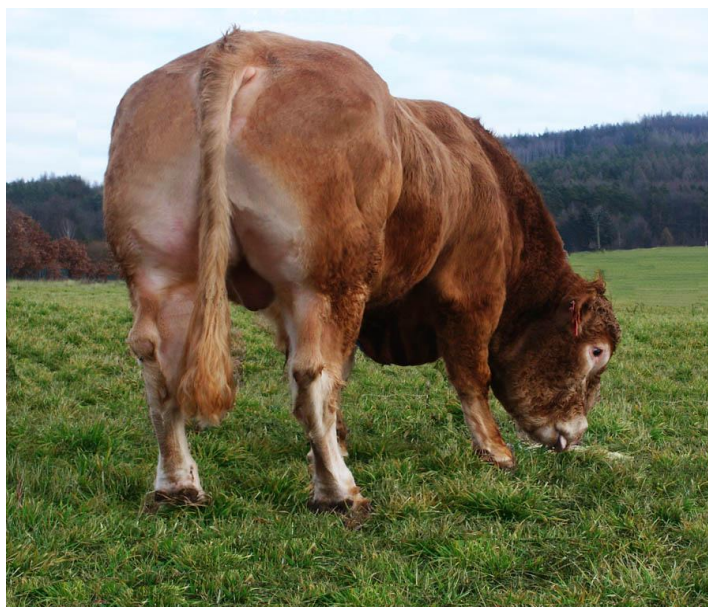

RELATIVE BREEDING VALUES - CZE 9/2023