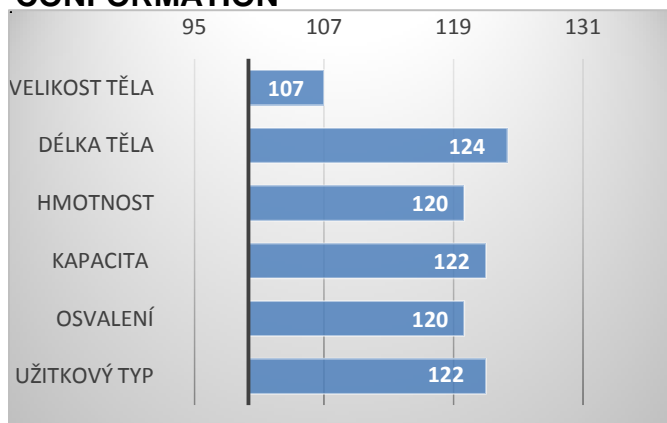

RELATIVE BREEDING VALUES - CZE

9/2023

CALVES 0 HERDS 0

CONFORMATION

Also Regal was purchased at the Sommet elevage show in 2021. His sire Nepal is a show bull with excellent muscling and fineness. Regal's dam is the fantastic cow Nancy, who has an absolutely extraordinary BV. Growth 110, muscling 104, frame 116, ISEVR 109, milk yield 114, IVMAT 119 and the ISU index (index of function and progeny production) has the highest value in France at 143! Regal has a large frame and exceptional muscling. His unrelated origin predisposes him to be used extensively on our population. We recommend Regal for cows until proven, but we expect easy births.