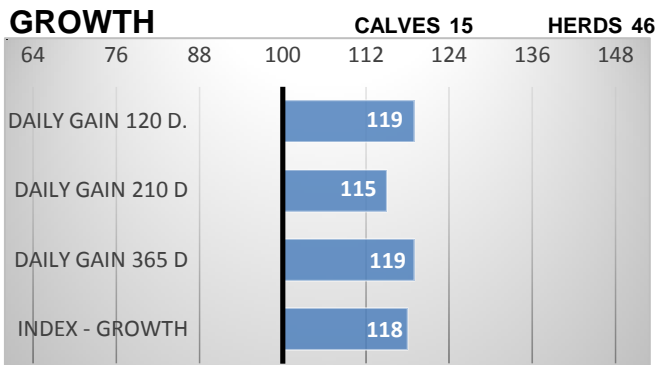

CALVING

RELATIVE BREEDING VALUES - CZE

3/2024

CONFORMATION

Rodger was purchased after being awarded **Grand Champion Bull** at the 2017 Royal Highland Show in Scotland. Subsequently he was also successful at the IV. Angus Show 2018 in Ceske Budejovice, where he was awarded as national winner. When selected for breeding in the Czech Republic he was awarded an incredible 93 points!!! The first sons of Rodger have great exterior and excellent length of body. Rodger can also be used for heifers.

EXTERIOR EVALUATION										Breeding type	Total
Frame			Body capacity			Muscularity					
VT	DT	HM	PŠ	HH	DZ	PL	HŘ	ZÁ			
10	10	10	9	10	8	9	8	9	10	93	

acronyms: VT - height, DT - length, HM - weight, PŠ - chest width, HH - chest depth, DZ - pelvis length, PL - shoulder, HŘ - top line, ZÁ - Thigs

PERFORMANCE TEST

weight 120 d	--	kg
weight 210 d.	--	kg
weight 365 d	--	kg
daily gain in test	--	g
daily g. since birth	--	g

AMAZING EXTERIOR
INTERNATIONAL SHOW CHAMPION EASY CALVING