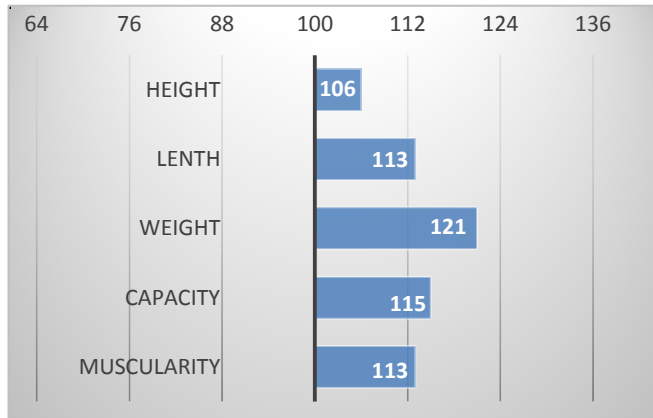

CALVING

RELATIVE BREEDING VALUES - CZE

3/2024

CONFORMATION

Rodger was purchased after being awarded **Grand Champion Bull** at the 2017 Royal Highland Show in Scotland. Subsequently he was also successful at the IV. Angus Show 2018 in Ceske Budejovice, where he was awarded as national winner. When selected for breeding in the Czech Republic he was awarded an incredible 93 points!!! The first sons of Rodger have great exterior and excellent length of body. Rodger can also be used for heifers.

EXTERIOR EVALUATION										Breeding type	Total
Frame			Body capacity			Muscularity					
VT	DT	HM	PŠ	HH	DZ	PL	HŘ	ZÁ			
10	10	10	9	10	8	9	8	9	10	93	

acronyms: VT - height, DT - length, HM - weight, PŠ - chest width, HH - chest depth, DZ - pelvis length, PL - shoulder, HŘ - top line, ZÁ - Thigs

PERFORMANCE TEST

weight 120 d	--	kg
weight 210 d.	--	kg
weight 365 d	--	kg
daily gain in test	--	g
daily g. since birth	--	g

AMAZING EXTERIOR
INTERNATIONAL SHOW CHAMPION EASY CALVING