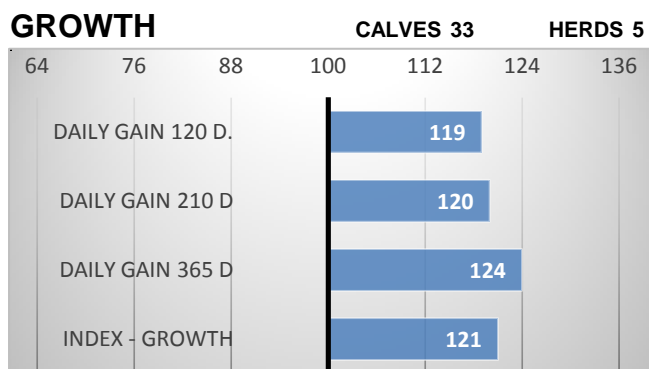

ABERDEEN ANGUS

ABSOLUTE RED ZAI 242

born: 15.3.2014

breeder: VETLABFARMS, s.r.o. , Jakubovice

PEDIGREE

Red Lazy MC CC CUT ABOVE 102Y Red Lazy MC Cowboy CUT 26U ZAA-847
 ZAA - 942 CA 1643251 Red Lazy MC Bess 12S
 Táňa z Jakubovic KANÓN RED ET ZAA-440
 CZ 231373953 Nina z Jakubovic

CALVING

RELATIVE BREEDING VALUES - CZE

3/2024

CONFORMATION

Absolute is a great choice to those herdsmen who wish to improve capacity and muscularity together with intensive growth of their cattle, without losing maternal quality.

Absolute's father Cut Above, son of legendary Cowboy Cut, is perfect in both, direct and maternal characteristics. Absolute's dam grandsire Kanon Red has got BV for maternal effect is amazing - 131 (66 daughters)!!!