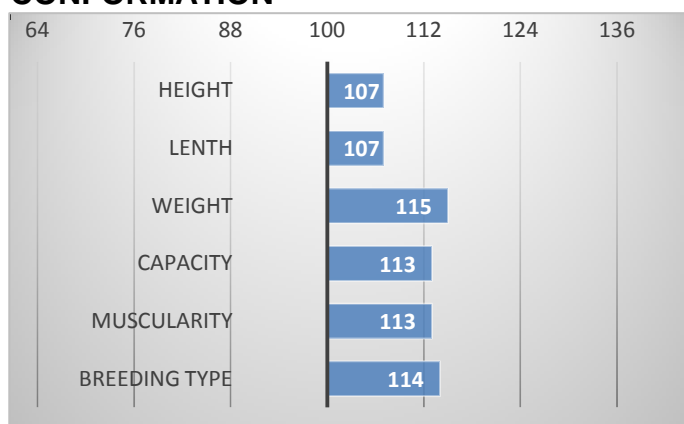

CALVING

RELATIVE BREEDING VALUES - CZE

3/2024

CONFORMATION

Absolute is a great choice to those herdsmen who wish to improve capacity and muscularity together with intensive growth of their cattle, without losing maternal quality.

Absolute's father Cut Above, son of legendary Cowboy Cut, is perfect in both, direct and maternal characteristics. Absolute's dam grandsire Kanon Red has got BV for maternal effect is amazing - 131 (66 daughters)!!!

PERFORMANCE TEST

weight 120 d	210 kg
weight 210 d.	352 kg
weight 365 d	642 kg
daily gain in test	-- g
daily g. since birth	1506 g

EXTERIOR EVALUATION

Frame			Body capacity			Muscularity			Breeding type	Total
VT	DT	HM	PŠ	HH	DZ	PL	HŘ	ZÁ		
7	7	10	7	8	7	7	8	7	8	76