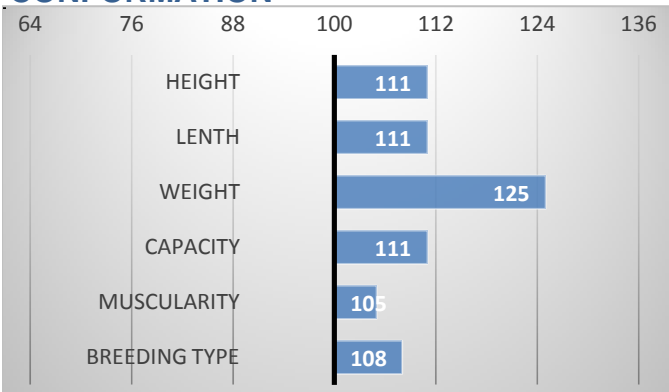

CONFORMATION

Rocky started his carrier with exceptional results of his performance test: Daily gain since birth to the end of the test - 1709 g and live weight - 686 kg recorded in the age 365 days. Both of the results range him to bulls of breeds with the biggest frame. Also his exterior evaluation including breeding values is excellent. Rocky is coming as important amount of our offer of Anglo-American beef breeds bulls which transmits frame, growth and muscularity.

EXTERIOR EVALUATION

Frame			Body capacity			Muscularity			Breeding type	Total
VT	DT	HM	PŠ	HH	DZ	PL	HŘ	ZÁ		
8	8	10	9	9	7	8	7	7	7	80

acronymes: VT - height , DT - length, HM - weight, PŠ - chest width, HH - chest depth, DZ - pelvis length, PL - shoulder, HŘ - top line, ZÁ - Thigs

PERFORMANCE TEST

weight 120 d	250 kg
weight 210 d.	369 kg
weight 365 d	686 kg
daily gain in test	1850 g
daily g. since birth	1709 g

POPULAR TERMINAL BULL

VERY EASY CALVING