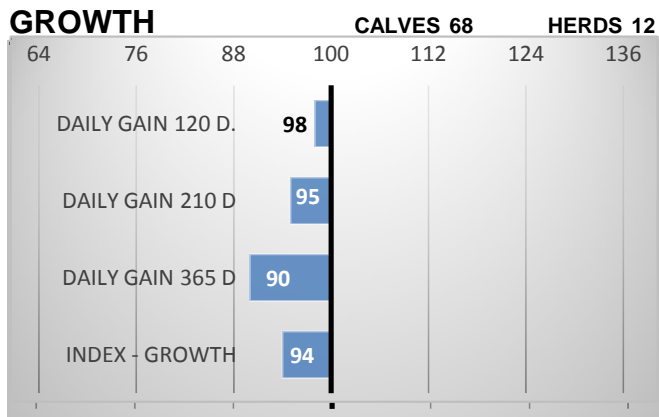

7575 US

Monjiro 11520

Michiko 655635

Kikufuku

Chiyotake 6/1

CALVING

RELATIVE BREEDING VALUES - CZE 9/2023

EXTERIOR EVALUATION

Frame			Body capacity			Muscularity			Breeding type	Total
VT	DT	HM	PŠ	HH	DZ	PL	HŘ	ZÁ		
10	8	8	6	7	6	6	6	6	7	70

acronyms: VT - height , DT - length, HM - weight, PŠ - chest width, HH - chest depth, DZ - pelvis length, PL - shoulder, HŘ - top line, ZÁ - Thigs

PERFORMANCE TEST

weight 120 d	150 kg
weight 210 d.	226 kg
weight 365 d	370 kg
daily gain in test	-- g
daily g. since birth	-- g