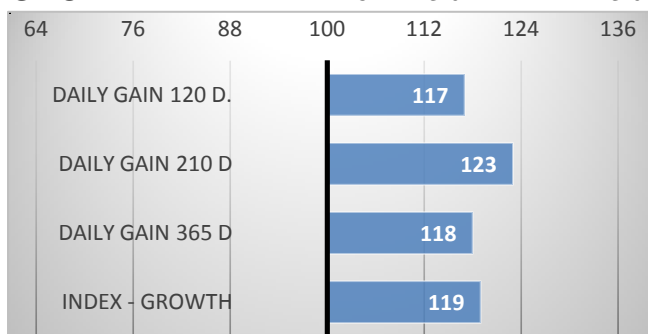

GROWTH

CALVES 0

HERDS 0

Gif is first son of our insemination bull Dingo P. His mother is daughter of show bull Uragan Agrochyt. As calf Gif excelled in above average muscularity, which we expect also from his calves.