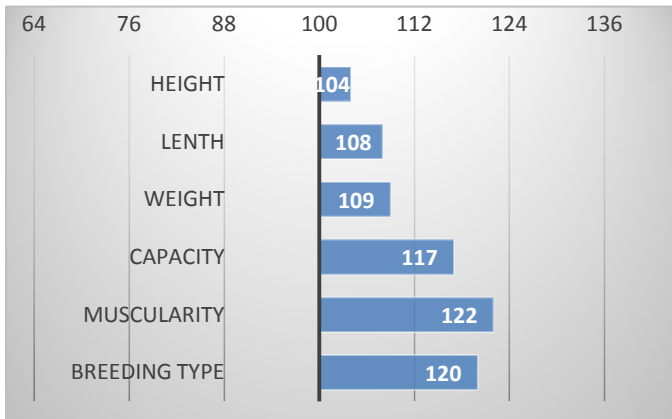

12/2023

GROWTH

CALVES 0

HERDS 0

Gif is first son of our insemination bull Dingo P. His mother is daughter of show bull Uragan Agrochyt. As calf Gif excelled in above average muscularity, which we expect also from his calves.

CONFORMATION

PERFORMANCE TEST

weight 120 d	181 kg
weight 210 d.	358 kg
weight 365 d	589 kg
daily gain in test	1658 g
daily g. since birth	1499 g

EXTERIOR EVALUATION

Frame			Body capacity			Muscularity			Breeding type	Total
VT	DT	HM	PŠ	HH	DZ	PL	HŘ	ZÁ		
7	6	10	7	6	7	7	7	8	7	72