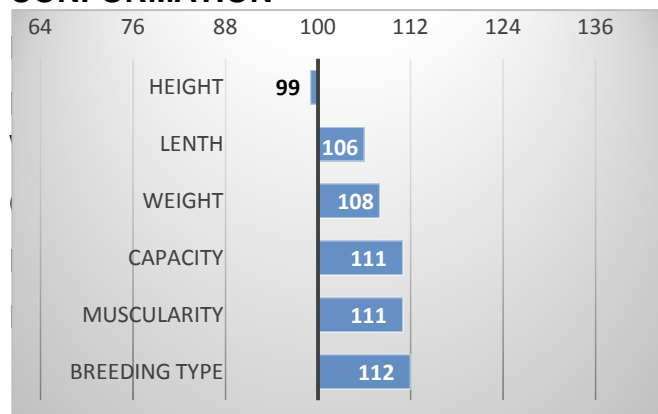

CONFORMATION

Epik is one of the first sons of Curaheen Gunshot P. Mother's father is irish bull Raceview van Halen. Epik is heterozygously polled medium frame bull with outstanding musculatory.

In 365 days he weighted 603 kg.

PERFORMANCE TEST

weight 120 d	214	kg
weight 210 d.	372	kg
weight 365 d	603	kg
daily gain in test	97	g
daily g. since birth	1529	g

EXTERIOR EVALUATION

Frame			Body capacity			Muscularity			Breeding type	Total
VT	DT	HM	PŠ	HH	DZ	PL	HŘ	ZÁ		
6	7	10	7	8	8	7	7	8	8	76

acronymes: VT - height , DT - length, HM - weight, PŠ - chest width, HH - chest depth, DZ - pelvis length, PL - shoulder, HŘ - top line, ZÁ - Thigs

MUSCULARITY

MOTHER HAD 6 INSEMINATIONS - 6 CALVES