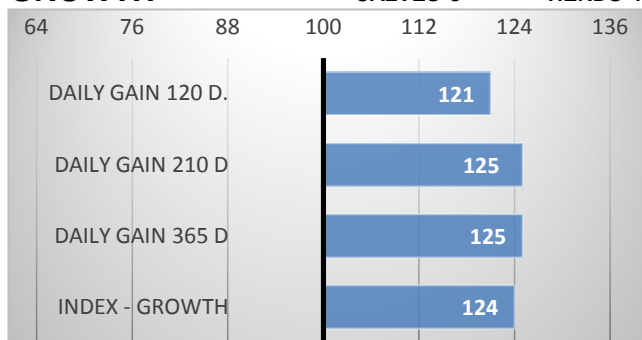

GROWTH

CALVES 3

HERDS 1