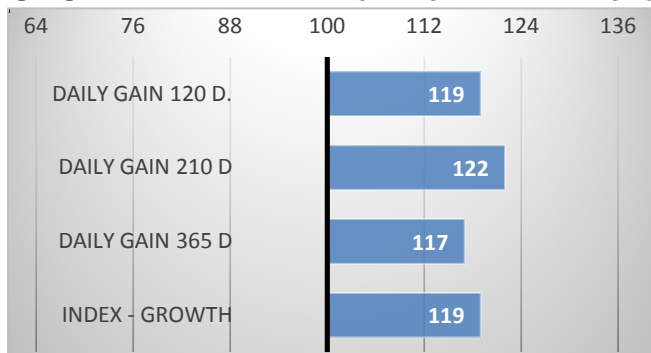

12/2023

GROWTH

CALVES 44

HERDS 13

CONFORMATION

Dingo is interesting especially for his British pedigree on both, paternal and maternal side. Dingo P is used by German breeders as father of sires.

Dingo P

- 9 months old

PERFORMANCE TEST

weight 120 d	218 kg
weight 210 d.	408 kg
weight 365 d	631 kg
daily gain in test	-- g
daily g. since birth	1602 g

EXTERIOR EVALUATION

Frame			Body capacity			Muscularity			Breeding type	Total
VT	DT	HM	PŠ	HH	DZ	PL	HŘ	ZÁ		
6	7	10	7	8	7	8	8	8	8	77