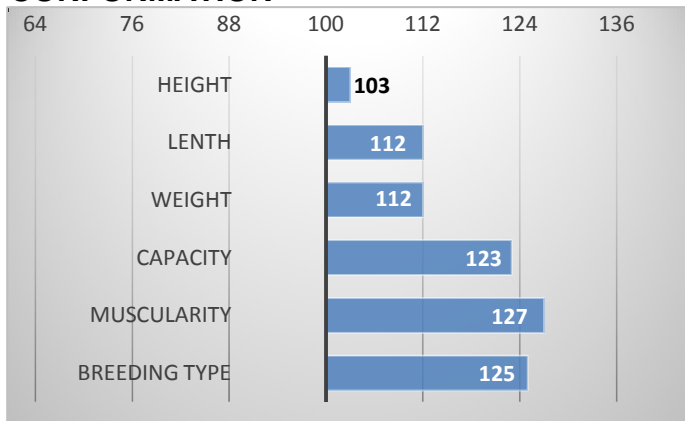

12/2023

GROWTH

CALVES 44

HERDS 13

CONFORMATION

Dingo is interesting especially for his British pedigree on both, paternal and maternal side. Dingo P is used by German breeders as father of sires.

Dingo P

- 9 months old

PERFORMANCE TEST

weight 120 d	218 kg
weight 210 d.	408 kg
weight 365 d	631 kg
daily gain in test	-- g
daily g. since birth	1602 g

EXTERIOR EVALUATION

Frame			Body capacity			Muscularity			Breeding type	Total
VT	DT	HM	PŠ	HH	DZ	PL	HŘ	ZÁ		
6	7	10	7	8	7	8	8	8	8	77