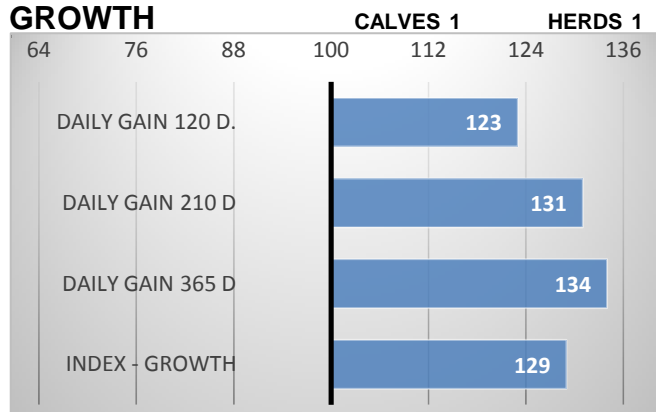

Vingegaard Geronino PP

Vingegaard Emilie ET P

Iroc ROCKET 57K V ZSI-401

P CZ 136686942

CALVING

RELATIVE BREEDING VALUES - CZE

12/2023

GROWTH

CONFORMATION

Dubler comes from Mr. Talafous' herd. His weight in 365 days was 673 kg and he received 81 pts for exterior.

His father comes from Denmark, dam grandsire Rocket was Canadian insemination bull.

Dubler shows outstanding muscularity of top line and hind quarters.

PERFORMANCE TEST

weight 120 d	206 kg
weight 210 d.	365 kg
weight 365 d	673 kg
daily gain in test	1800 g
daily g. since birth	1711 g

EXTERIOR EVALUATION