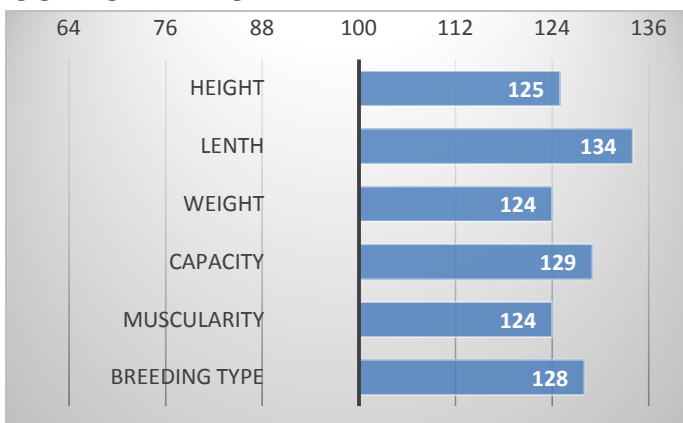

Vingegaard Geronino PP

Vingegaard Emilie ET P

Iroc ROCKET 57K V ZSI-401

P CZ 136686942

CALVING

RELATIVE BREEDING VALUES - CZE

12/2023

GROWTH

CONFORMATION

Dubler comes from Mr. Talafous' herd. His weight in 365 days was 673 kg and he received 81 pts for exterior.

His father comes from Denmark, dam grandsire Rocket was Canadian insemination bull.

Dubler shows outstanding muscularity of top line and hind quarters.

PERFORMANCE TEST

weight 120 d	206 kg
weight 210 d.	365 kg
weight 365 d	673 kg
daily gain in test	1800 g
daily g. since birth	1711 g

EXTERIOR EVALUATION