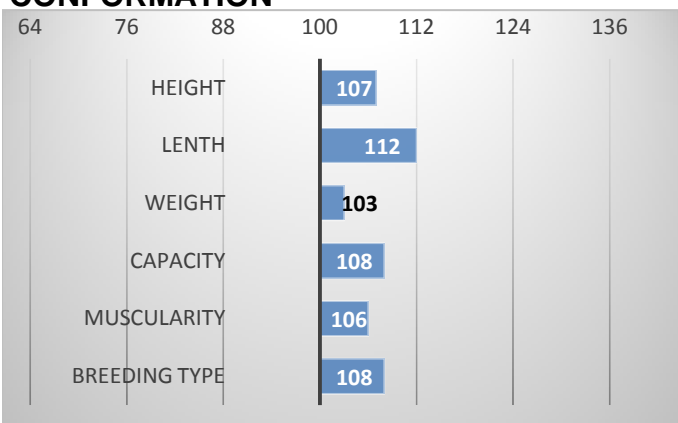

CONFORMATION

Jack was imported from Germany. He offers interesting pedigree, easy calving and great frame. He can be used both for oucross as purebred breeding. His calves are right after birth very vital.

EXTERIOR EVALUATION

Frame			Body capacity			Muscularity			Breeding type	Total
VT	DT	HM	PŠ	HH	DZ	PL	HŘ	ZÁ		
10	8	7	6	7	6	6	7	6	7	70

acronyms: VT - height, DT - length, HM - weight, PŠ - chest width, HH - chest depth, DZ - pelvis length, PL - shoulder, HŘ - top line, ZÁ - Thigs

PERFORMANCE TEST

weight 120 d	--	kg
weight 210 d.	--	kg
weight 365 d	--	kg
daily gain in test	--	g
daily g. since birth	--	g

100 % POLLED CALVES

EASY CALVING