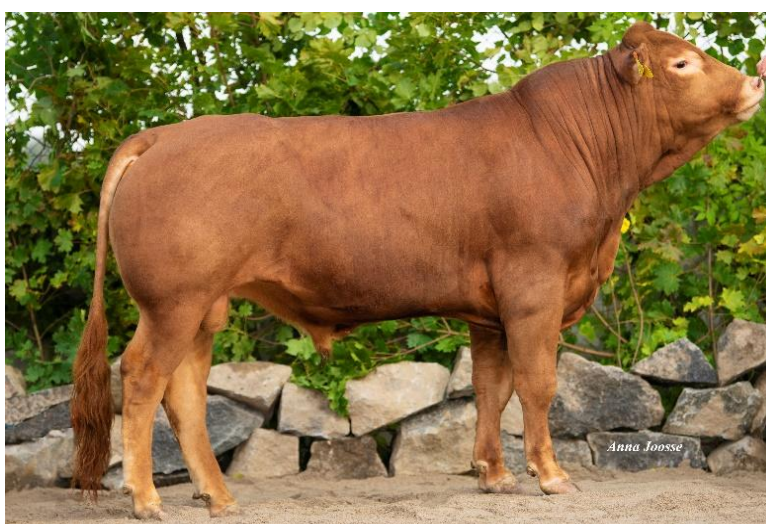

LIMOUSINE

JACK PP

ILI 302

born: 10.2.2019

breeder: Johannes Dresemann, Tecklenburg

PEDIGREE

Jaky DNC P

FR 8758832166

Nante PP

DE 0538941748

Falcao

G 1369 DNC

Goliath PP

Nina PP

CALVING

RELATIVE BREEDENG VALUES - CZE 12/2023

CONFORMATION

Jack was imported from Germany. He offers interesting pedigree, easy calving and great frame. He can be used both for oucross as purebred breeding. His calves are right after birth very vital.