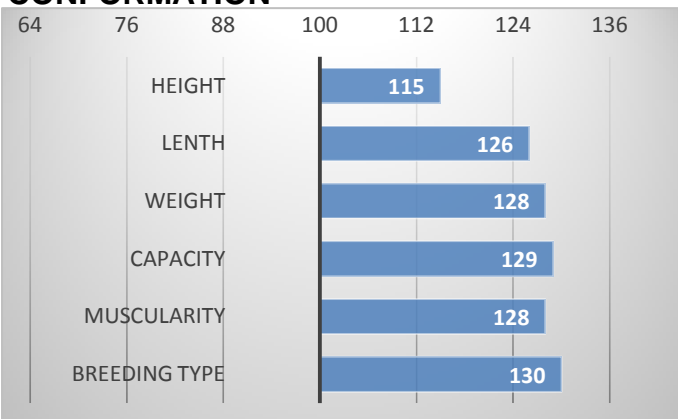

12/2023

GROWTH

CALVES 7

HERDS 2

CONFORMATION

POLLED Dalas V comes from Mr. Lacina's herd.

His performance test results were amazing: weight in 365 days 695 kg, daily gain in test 1,975 g.

He received 82 points for exterior, having bold muscularity and chest depth!

His calves will be heavy with superior muscularity.

PERFORMANCE TEST

weight 120 d	247	kg
weight 210 d.	407	kg
weight 365 d	695	kg
daily gain in test	1975	g
daily g. since birth	1761	g

EXTERIOR EVALUATION