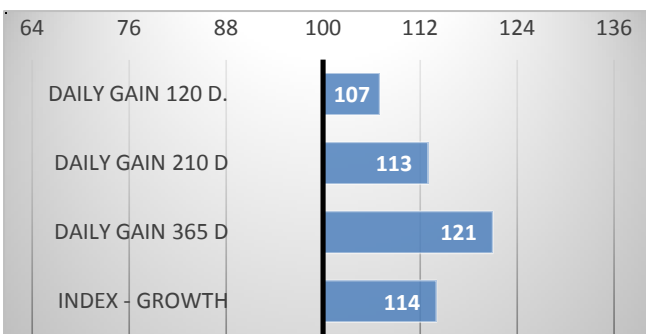

12/2023

GROWTH

CALVES 7

HERDS 2

CONFORMATION

POLLED Dalas V comes from Mr. Lacina's herd.

His performance test results were amazing: weight in 365 days 695 kg, daily gain in test 1,975 g.

He received 82 points for exterior, having bold muscularity and chest depth!

His calves will be heavy with superior muscularity.

PERFORMANCE TEST

weight 120 d	247	kg
weight 210 d.	407	kg
weight 365 d	695	kg
daily gain in test	1975	g
daily g. since birth	1761	g

EXTERIOR EVALUATION