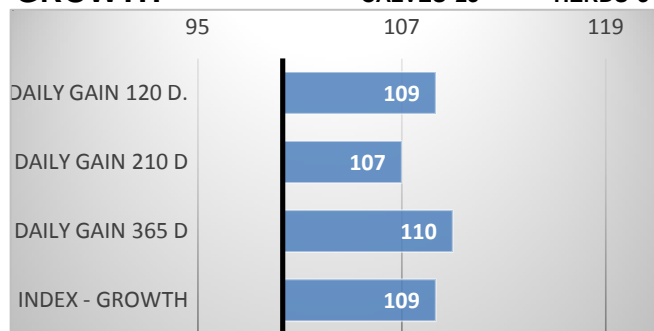

CZ 334091932 P

Unilateral ZTI 906

Bienaimee

Rock V ZTI 480

CZ 108577932

CALVING

RELATIVE BREEDING VALUES - CZE

12/2023

GROWTH

CALVES 23

HERDS 3

CONFORMATION

Dundee was also born in Mr. Lacina's herd in Dlouhé Hradiště. His exterior was awarded by 77 points in selection for breeding. His weight in 365 days was 652 kg and daily gain in test 2,333 g!

His calves are growing very well and are heavily muscled from an early age.

PERFORMANCE TEST

weight 120 d	236 kg
weight 210 d.	381 kg
weight 365 d	652 kg
daily gain in test	2333 g
daily g. since birth	1686 g