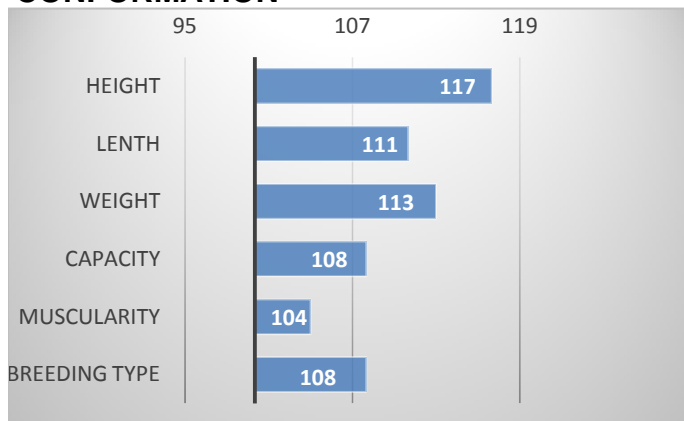

GROWTH

CALVES 23

HERDS 3

CONFORMATION

Dundee was also born in Mr. Lacina's herd in Dlouhé Hradiště. His exterior was awarded by 77 points in selection for breeding. His weight in 365 days was 652 kg and daily gain in test 2,333 g!

His calves are growing very well and are heavily muscled from an early age.

PERFORMANCE TEST

weight 120 d	236 kg
weight 210 d.	381 kg
weight 365 d	652 kg
daily gain in test	2333 g
daily g. since birth	1686 g