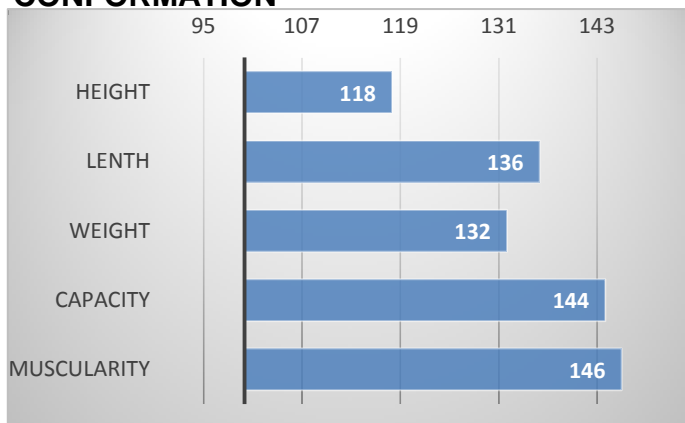

RELATIVE BREEDING VALUES - CZE

12/2023

GROWTH

CALVES 23 HERDS 7

CONFORMATION

Lerot was born in France.

He was bred in Charmoy.

The calves are very muscled and growing very well. His first daughters are above average milk.

PERFORMANCE TEST

weight 120 d	--	kg
weight 210 d.	--	kg
weight 365 d	--	kg
daily gain in test	--	g
daily g. since birth	--	g

EXTERIOR EVALUATION

Frame			Body capacity			Muscularity			Breeding type	Total
VT	DT	HM	PŠ	HH	DZ	PL	HŘ	ZÁ		
8	8	7	7	8	7	8	8	8	8	77

acronymes: VT - height , DT - length, HM - weight, PŠ - chest width, HH - chest depth, DZ - pelvis length, PL - shoulder, HŘ - top line, ZÁ - Thigs

**EXCELLENT MUSCULARITY
GROWTH**