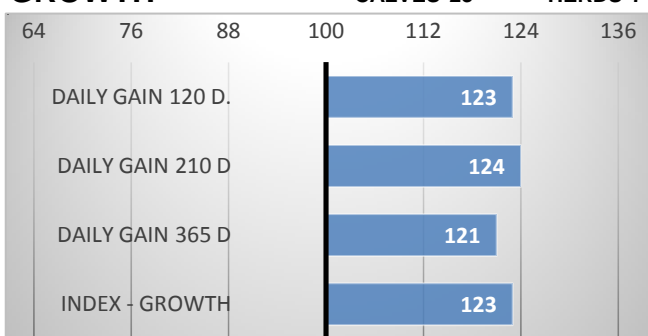

CHAROLAIS

LEROT

ICH 393

born: *15.9.2015

breeder: Gaec De L'Oree Des Bois, Francie

PEDIGREE

FIRST	Sylvaner
ZIT-521	Aneth
Clio	Mermoz
FR 8907597535	Vive

CALVING

RELATIVE BREEDING VALUES - CZE

12/2023

GROWTH

CALVES 23 HERDS 7

CONFORMATION

Lerot was born in France.

He was bred in Charmoy.

The calves are very muscled and growing very well. His first daughters are above average milk.