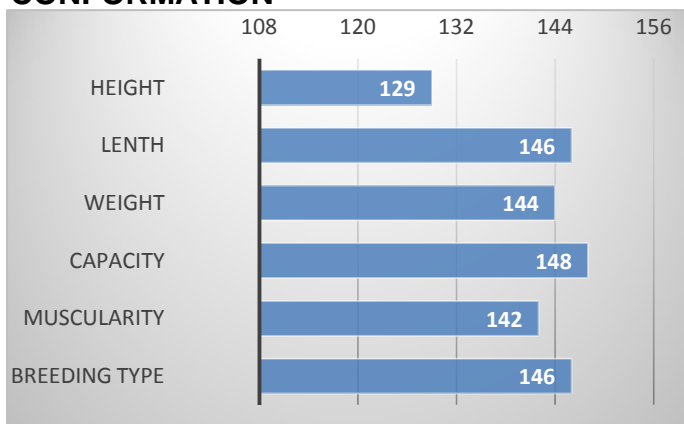

CONFORMATION

Gerd is another bull from Mr. Machač's herd in our offer. He is one the firts sons of australian bull Mawarra Mustang in Czech republic. At present he is TOP 1 in growth in direct effect. Mother's father is Laerkedal Ingermand, who has very milky daughters. Gerd was awarder by 86 point for exterior in selection for breeding and his lowest stamp was 8, which indicate very balanced and harmonical exterior. He weighed 256 kg in 120 days, 378 kg in 210 days and 639 kg in one year! Gerd has excellent breeding values for exterior and also for growth in direct effect (135, TOP 3 in Czech Republic). Gerd is bull which could move population of hereford breed in Czech Republic on a big step forward.

PERFORMANCE TEST

weight 120 d	256 kg
weight 210 d.	378 kg
weight 365 d	639 kg
daily gain in test	1891 g
daily g. since birth	1670 g

EXTERIOR EVALUATION

Frame			Body capacity			Muscularity			Breeding type	Total
VT	DT	HM	PŠ	HH	DZ	PL	HŘ	ZÁ		
10	8	10	8	9	8	8	8	8	9	86