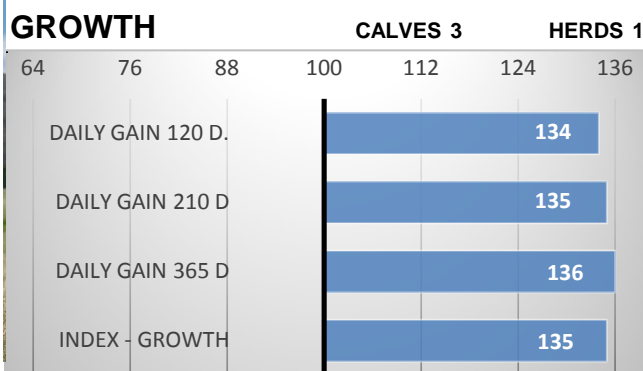

CONFORMATION

Gerd is another bull from Mr. Machač's herd in our offer. He is one the firts sons of australian bull Mawarra Mustang in Czech republic. At present he is TOP 1 in growth in direct effect. Mother's father is Laerkedal Ingermand, who has very milky daughters. Gerd was awarder by 86 point for exterior in selection for breeding and his lowest stamp was 8, which indicate very balanced and harmonical exterior. He weighed 256 kg in 120 days, 378 kg in 210 days and 639 kg in one year! Gerd has excellent breeding values for exterior and also for growth in direct effect (135, TOP 3 in Czech Republic). Gerd is bull which could move population of hereford breed in Czech Republic on a big step forward.

PERFORMANCE TEST

weight 120 d	256 kg
weight 210 d.	378 kg
weight 365 d	639 kg
daily gain in test	1891 g
daily g. since birth	1670 g

EXTERIOR EVALUATION

Frame			Body capacity			Muscularity			Breeding type	Total
VT	DT	HM	PŠ	HH	DZ	PL	HŘ	ZÁ		
10	8	10	8	9	8	8	8	8	9	86