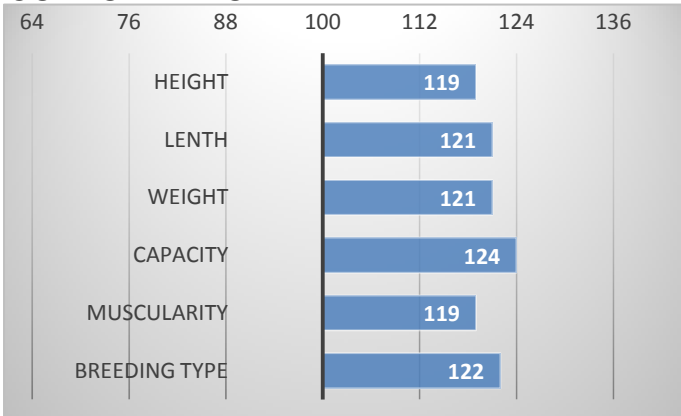

CONFORMATION

Poseidon was born from combination between Danish (paternal sire) and American (maternal sire used in A.I. widely) blood lines.

His exterior was highly evaluated in selction for breeding.

Growth, capacity and muscularity make him an excellent choice for crossing.

PERFORMANCE TEST

weight 120 d	175 kg
weight 210 d.	325 kg
weight 365 d	600 kg
daily gain in test	1841 g
daily g. since birth	1493 g

EXTERIOR EVALUATION

Frame			Body capacity			Muscularity			Breeding type	Total
VT	DT	HM	PŠ	HH	DZ	PL	HŘ	ZÁ		
10	8	10	8	8	7	7	7	7	8	80

acronymes: VT - height , DT - length, HM - weight, PŠ - chest width, HH - chest depth, DZ - pelvis length, PL - shoulder, HŘ - top line, ZÁ - Thigs

BRREEDING TYPE MUSCULARITY EXCELLENT GROWTH