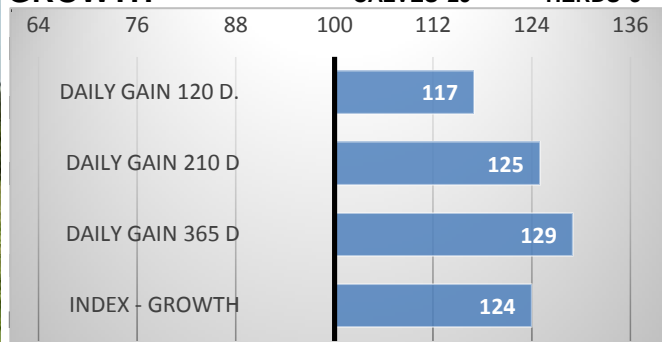

RELATIVE BREEDING VALUES - CZE 12/2023

GROWTH

CALVES 29

HERDS 3