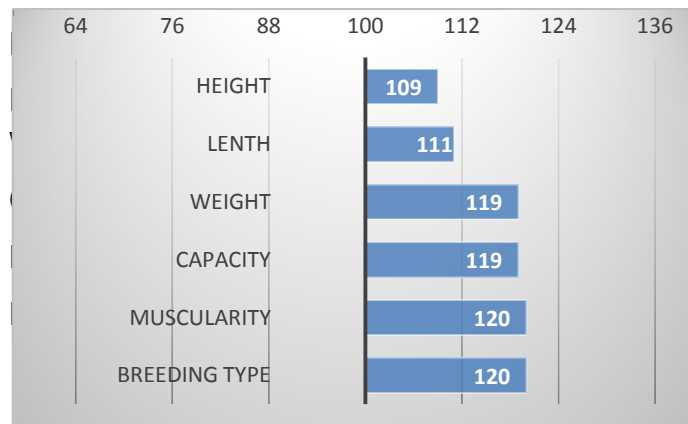

CONFORMATION

Lum has got a full American pedigree.

Lum was highly valued in all exterior traits and shows high and well balanced breeding values.

He has got high quality daughters.

EXTERIOR EVALUATION

Frame			Body capacity			Muscularity			Breeding type	Total
VT	DT	HM	PŠ	HH	DZ	PL	HŘ	ZÁ		
9	7	10	6	7	7	7	7	7	7	74

acronymes: VT - height , DT - length, HM - weight, PŠ - chest width, HH - chest depth, DZ - pelvis length, PL - shoulder, HŘ - top line, ZÁ - Thigs

PERFORMANCE TEST

weight 120 d	193 kg
weight 210 d.	341 kg
weight 365 d	600 kg
daily gain in test	1867 g
daily g. since birth	1530 g