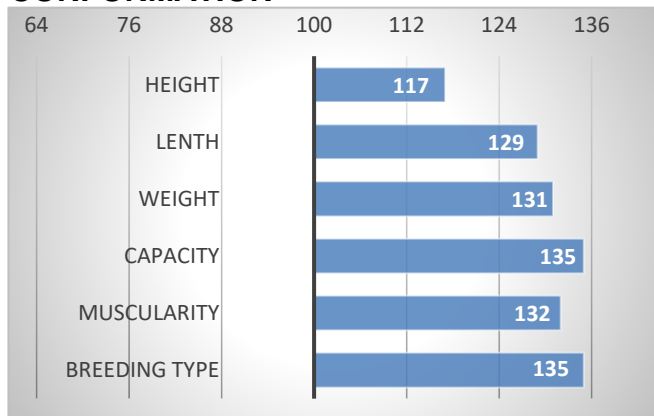

#### GROWTH

CALVES 0      HERDS 0

### CONFORMATION

Imperial is a bull with a large body frame and body capacity. In the basic selection he was evaluated with 81 points for exterior.

Imperial weighed 634 kg at one year, with a height at withers of 135 cm. He has a balanced exterior and we expect good growth in calves.