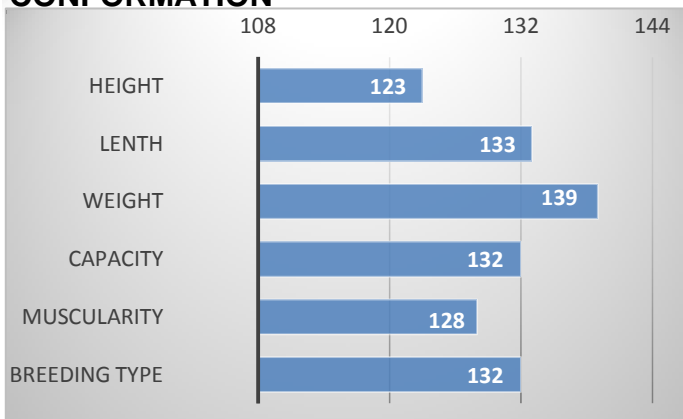

Mary RED z Rančic 30Y

CZ 454031931

Mewil Black Star 45D

Rubena IKAR

Rubel RED ZDB

Mary z Rančic 27T

CALVING

RELATIVE BREEDING VALUES - CZE

3/2024

GROWTH

CONFORMATION

Halco is a bull with a large body frame and body capacity. In the basic selection he was evaluated with 84 points for exterior. He is a bull with excellent growth potential, with a test gain of 2125 g and a birth weight of 1737 g. The sire's sire is the well-known show bull Mewill Blackstar 45D, who is a double breed champion. Halco is recommended for cows of smaller body frame where you need to improve exterior and growth potential. The topline is particularly excellent.

PERFORMANCE TEST

weight 120 d	238 kg
weight 210 d.	404 kg
weight 365 d	625 kg
daily gain in test	2125 g
daily g. since birth	1737 g

DAILY GAIN IN TEST 2125 g!

CAPACITY MILKABILITY