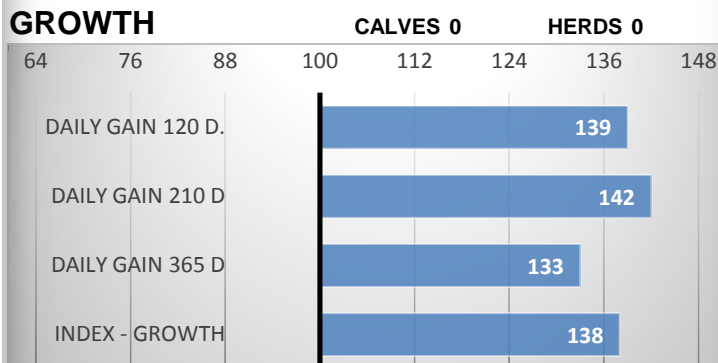

Mary RED z Rančic 30Y

CZ 454031931

Mewil Black Star 45D

Rubena IKAR

Rubel RED ZDB

Mary z Rančic 27T

CALVING

RELATIVE BREEDING VALUES - CZE

3/2024

GROWTH

CONFORMATION

Halco is a bull with a large body frame and body capacity. In the basic selection he was evaluated with 84 points for exterior. He is a bull with excellent growth potential, with a test gain of 2125 g and a birth weight of 1737 g. The sire's sire is the well-known show bull Mewill Blackstar 45D, who is a double breed champion. Halco is recommended for cows of smaller body frame where you need to improve exterior and growth potential. The topline is particularly excellent.

PERFORMANCE TEST

weight 120 d	238 kg
weight 210 d.	404 kg
weight 365 d	625 kg
daily gain in test	2125 g
daily g. since birth	1737 g

DAILY GAIN IN TEST 2125 g!

CAPACITY MILKABILITY