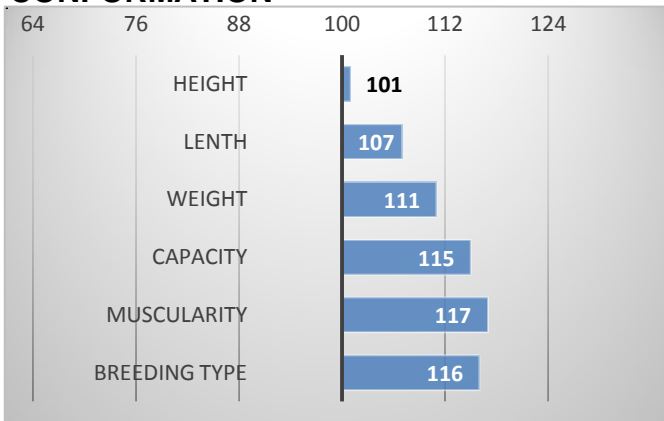

CONFORMATION

Gim was born in breeding of Mr. Radovan Sochor. In his pedigree we can find bulls like Grand Slam, Brylor Thump and Cut Above. Gim offers very easy births and a prediction of very good milk yield. Gim is a representative of the smaller frame angus, from which we expect mainly smoothness and unpretentiousness.

EXTERIOR EVALUATION

Frame			Body capacity			Muscularity			Breeding type	Total
VT	DT	HM	PŠ	HH	DZ	PL	HŘ	ZÁ		
7	7	10	6	7	6	7	6	6	7	69

acronymes: VT - height , DT - length, HM - weight, PŠ - chest width, HH - chest depth, DZ - pelvis length, PL - shoulder, HŘ - top line, ZÁ - Thigs

PERFORMANCE TEST

weight 120 d	194 kg
weight 210 d.	293 kg
weight 365 d	531 kg
daily gain in test	1700 g
daily g. since birth	1386 g

EASY CALVING GREAT FEET AND LEG MUSCULARITY