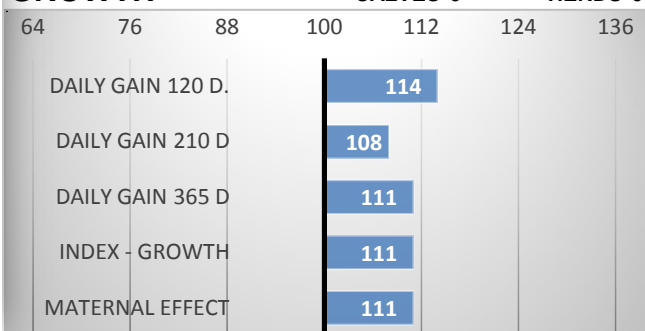

CLARA RED Z HOJOVIC

CZ 633436961

Red Six Mile Grand Slam 130Z

CZ 477961931 RED

Vray Red z Radhostic ET

CZ 551625961 RED

CALVING

RELATIVE BREEDING VALUES - CZE 3/2024

GROWTH

CALVES 0

HERDS 0

CONFORMATION

Gim was born in breeding of Mr. Radovan Sochor. In his pedigree we can find bulls like Grand Slam, Brylor Thump and Cut Above. Gim offers very easy births and a prediction of very good milk yield. Gim is a representative of the smaller frame angus, from which we expect mainly smoothness and unpretentiousness.