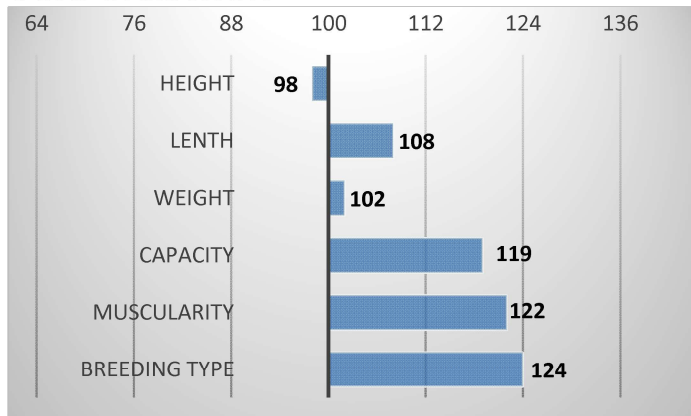

CALVING

RELATIVE BREEDING VALUES - CZE

12/2022

GROWTH

CONFORMATION

PERFORMANCE TEST

weight 120 d	171 kg
weight 210 d.	267 kg
weight 365 d	499 kg
daily gain in test	-- g
daily g. since birth	1193 g

EXTERIOR EVALUATION

Frame			Body capacity			Muscularity			Breeding type	Total
VT	DT	HM	PŠ	HH	DZ	PL	HŘ	ZÁ		
8	7	8	6	7	7	6	7	7	7	70

acronyms: VT - height, DT - length, HM - weight, PŠ - chest width, HH - chest depth, DZ - pelvis length, PL - shoulder, HŘ - top line, ZÁ - Thigs