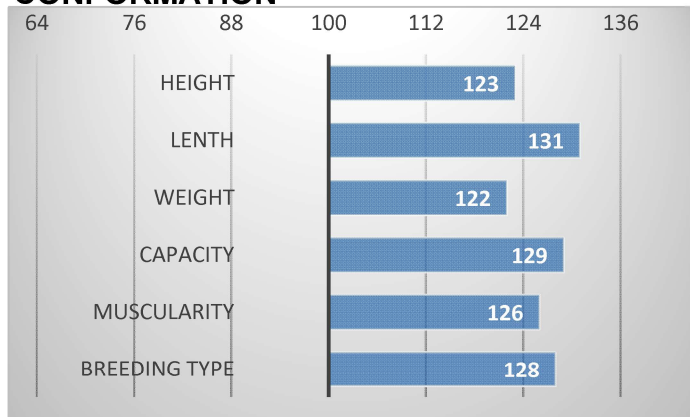

CONFORMATION

EXTERIOR EVALUATION										
Frame			Body capacity			Muscularity			Breeding type	Total
VT	DT	HM	PŠ	HH	DZ	PL	HŘ	ZÁ		
10	8	10	8	8	8	8	8	8	8	84

acronymes: VT - height , DT - length, HM - weight, PŠ - chest width, HH - chest depth, DZ - pelvis length, PL - shoulder, HŘ - top line, ZÁ - Thigs

PERFORMANCE TEST

weight 120 d	202 kg
weight 210 d.	322 kg
weight 365 d	557 kg
daily gain in test	1641 g
daily g. since birth	1358 g