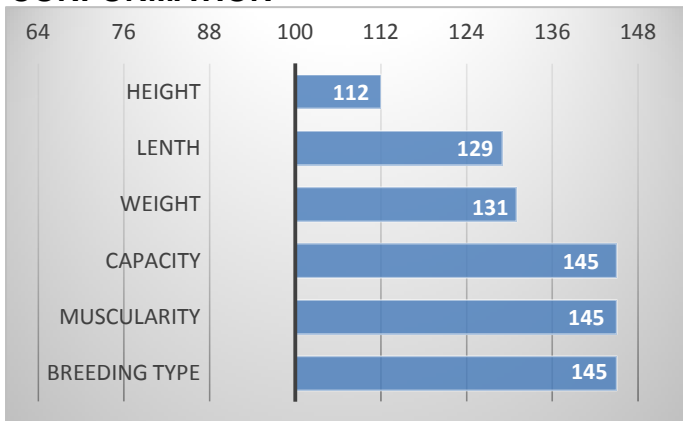

CONFORMATION

Holba's sire is Coose Jericho, his dam's sire is Augustýn Agrochyt (son of Hoeness). The quality of his dam is evidenced by the fact that his half-brother a year before Holba was rated 85 points for exterior! Holba will be a great choice for cows where you want to improve pelvis, body length and muscling.

PERFORMANCE TEST

weight 120 d	261 kg
weight 210 d.	405 kg
weight 365 d	674 kg
daily gain in test	1950 g
daily g. since birth	1733 g

EXTERIOR EVALUATION

Frame			Body capacity			Muscularity			Breeding type	Total
VT	DT	HM	PŠ	HH	DZ	PL	HŘ	ZÁ		
8	8	10	8	9	8	8	8	8	9	84

acronyms: VT - height, DT - length, HM - weight, PŠ - chest width, HH - chest depth, DZ - pelvis length, PL - shoulder, HŘ - top line, ZÁ - Thigs

HARMONY BODY LENGTH TOP MUSCULARITY POLLED