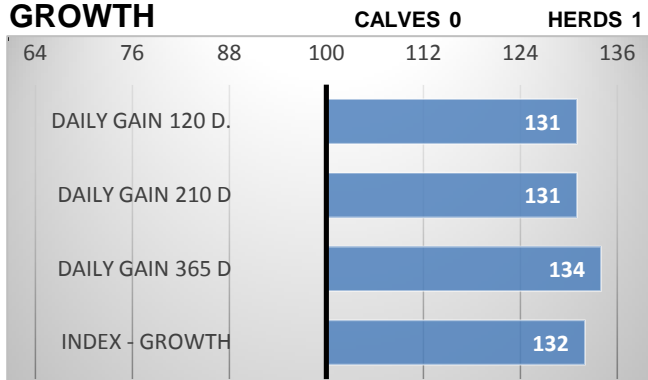

9/2023

GROWTH

Heterozygously polled Holba was born on farm of Polák's family. Holba was above average already as calf and same it was on Testing station in Benešov, where he was awarded by 84 points for exterior. Holba excels in big body frame, amazing body capacity and perfect musculature. 261 kg in 120 days, 405 kg in 210 days and 674 kg in one year confirm his growth potential (czech breeding value 132 for growth in direct effect).

CONFORMATION

Holba's sire is Coose Jericho, his dam's sire is Augustýn Agrochyt (son of Hoeness). The quality of his dam is evidenced by the fact that his half-brother a year before Holba was rated 85 points for exterior! Holba will be a great choice for cows where you want to improve pelvis, body length and muscling.